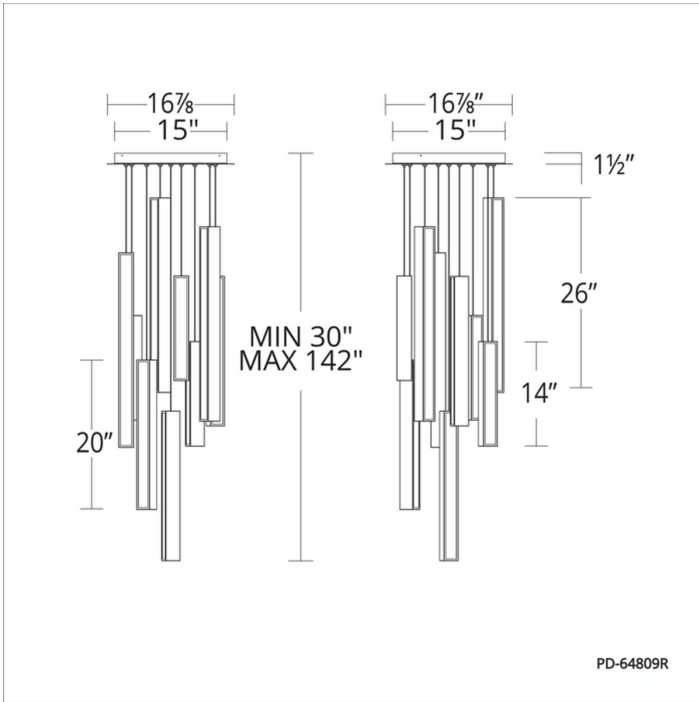

FEATURES

- Driver concealed within the canopy
- Thin powered aircraft cables provide an ultra clean look for adjustable suspension height

SPECIFICATIONS

Rated Life	50,000 Hours
Standards	ETL, cETL, Damp Location Listed
Input	120-277 VAC, 50/60Hz
Dimming	ELV, 0-10V, TRIAC, WAC Home*
Color Temp	3000K
CRI	90
Construction	Aluminum body with acrylic diffuser