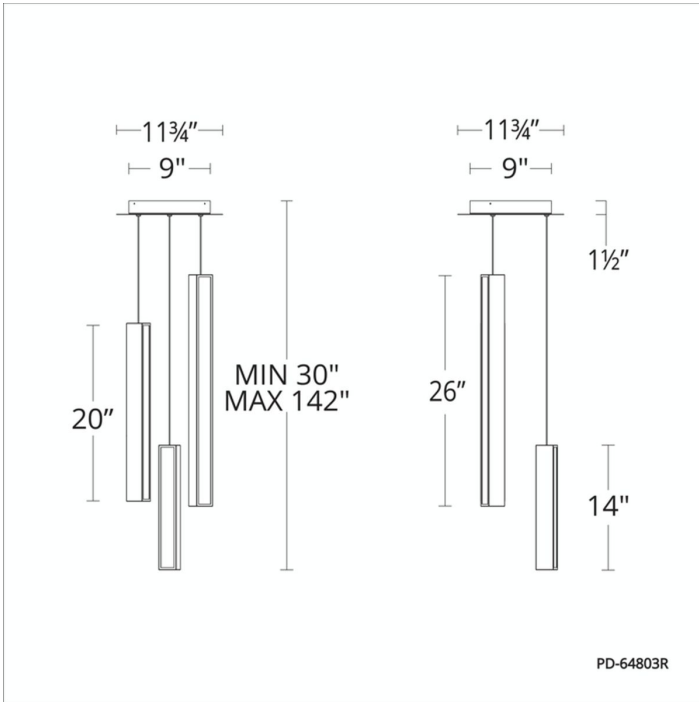

FEATURES

- Driver concealed within the canopy
- Thin powered aircraft cables provide an ultra clean look for adjustable suspension height

SPECIFICATIONS

Rated Life	50,000 Hours
Standards	ETL, cETL,Damp Location Listed
Input	120-277 VAC,50/60Hz
Dimming	ELV, 0-10V, TRIAC, WAC Home*
Color Temp	3000K
CRI	90
Construction	Aluminum body with acrylic diffuser