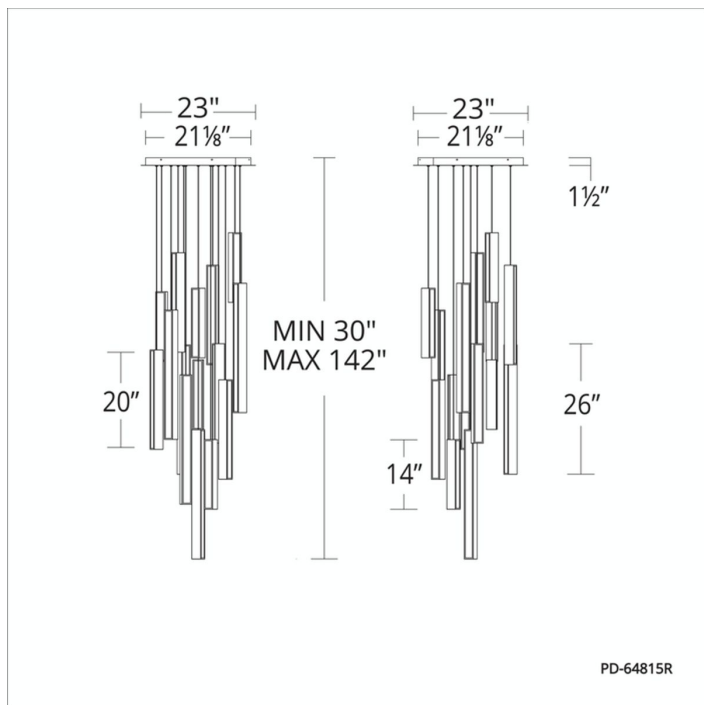

SPECIFICATIONS

Rated Life	50,000 Hours
Standards	ETL, cETL, Damp Location Listed
Input	120-277 VAC, 50/60Hz
Dimming	ELV, 0-10V, TRIAC, WAC Home*
Color Temp	3000K
CRI	90
Construction	Aluminum body with acrylic diffuser