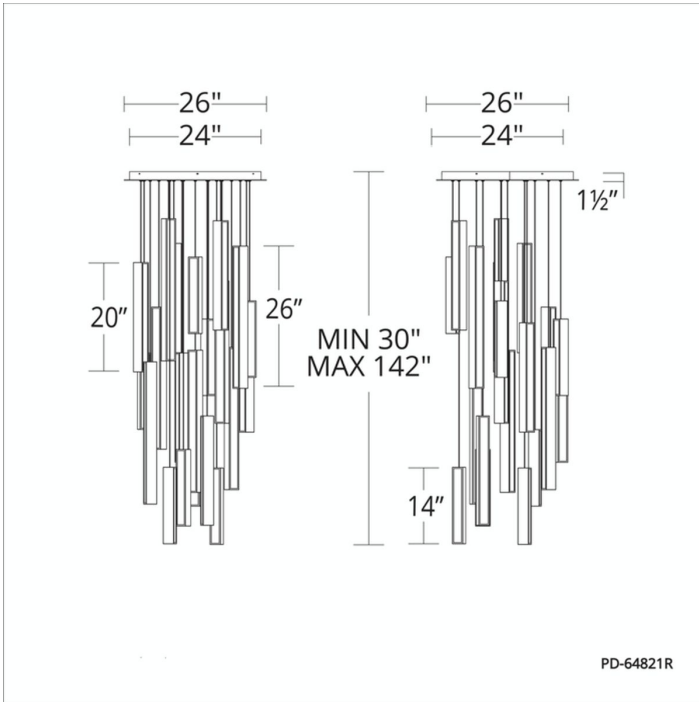

SPECIFICATIONS

Rated Life	50,000 Hours
Standards	ETL, cETL, Damp Location Listed
Input	120-277 VAC, 50/60Hz
Dimming	ELV, 0-10V, TRIAC, WAC Home*
Color Temp	3000K
CRI	90
Construction	Aluminum body with acrylic diffuser

PD-64821R