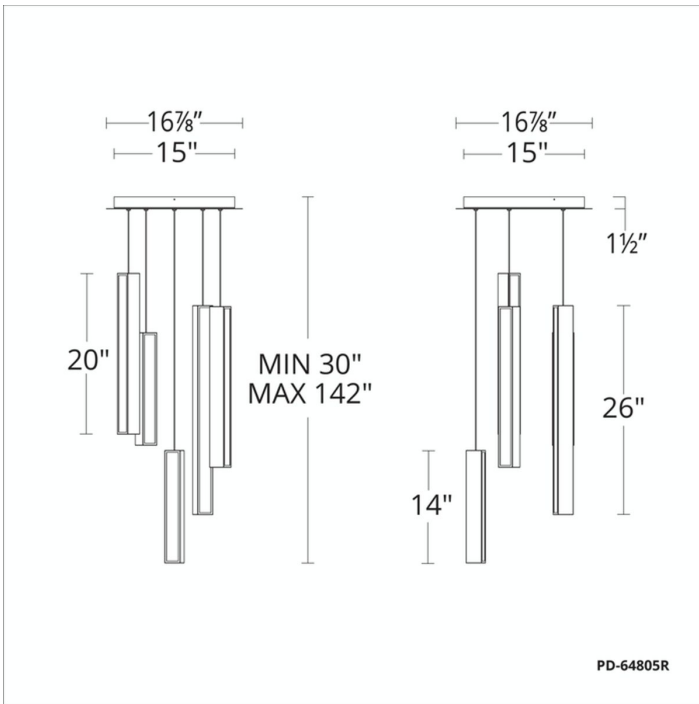

FEATURES

- Driver concealed within the canopy
- Thin powered aircraft cables provide an ultra clean look for adjustable suspension height

SPECIFICATIONS

Rated Life	50,000 Hours
Standards	ETL, cETL,Damp Location Listed
Input	120-277 VAC,50/60Hz
Dimming	ELV, 0-10V, TRIAC, WAC Home*
Color Temp	3000K
CRI	90
Construction	Aluminum body with acrylic diffuser