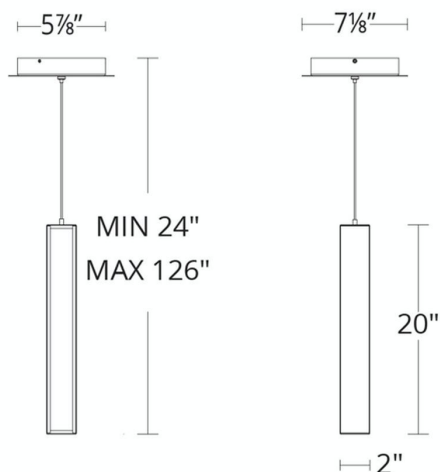

PD-64814

Model & Size	Color Temp	Finish	LED Watts	LED Lumens	Delivered Lumens
PD-64814 14"	3000K 3000K	AB Aged Brass BK Black	9.9W 9.9W	875 875	530 530

Example: **PD-64814-BK**

For custom requests please contact customs@modernforms.com

PD-64820

Model & Size	Color Temp	Finish	LED Watts	LED Lumens	Delivered Lumens
PD-64820 20"	3000K 3000K	AB Aged Brass BK Black	14.7W 14.7W	1444 1444	826 826

Example: **PD-64820-BK**

For custom requests please contact customs@modernforms.com