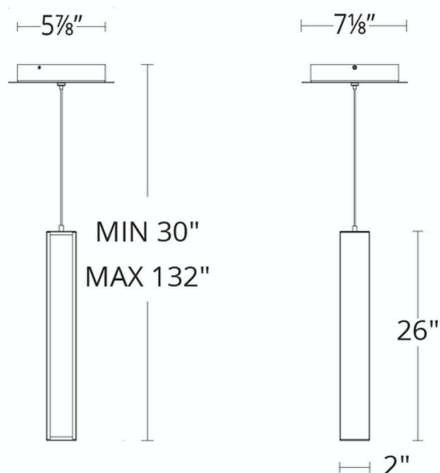

Project: _____

Location: _____

Fixture Type: _____

Catalog Number: _____

AVAILABLE FINISHES:

Chaos

PD-64826

PRODUCT DESCRIPTION

Chaos freezes a moment in time with breathtaking elegance. Ultra thin powered cables stabilize the suspension without visual interference. Each section of this sculptural form is equipped with consistent, LEDs for refined illumination throughout. Let chaos reign.

FEATURES

- Driver concealed within the canopy
- Thin powered aircraft cables provide an ultra clean look for adjustable suspension height
- Can be mounted on a sloped ceiling

SPECIFICATIONS

Rated Life	50,000 Hours
Standards	ETL, cETL,Damp Location Listed,Title 24 JA8: 2019 Compliant
Input	120-277 VAC,50/60Hz
Dimming	ELV, 0-10V, TRIAC, WAC Home*
Color Temp	3000K
CRI	90
Construction	Aluminum body with acrylic diffuser

PD-64826

Model & Size	Color Temp	Finish	LED Watts	LED Lumens	Delivered Lumens
PD-64826 26"	3000K 3000K	AB Aged Brass BK Black	22.1W 22.1W	1565 1565	1016 1016

Example: **PD-64826-BK**

For custom requests please contact customs@modernforms.com

* WAC Home components required for tunable white or Dim-to-Warm mode. See WAC Home section on website for additional information or use QR code on the right