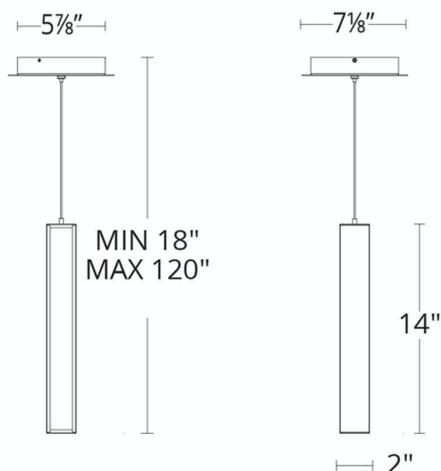

FEATURES

- Driver concealed within the canopy
- Thin powered aircraft cables provide an ultra clean look for adjustable suspension height
- Can be mounted on a sloped ceiling

SPECIFICATIONS

Rated Life	50,000 Hours
Standards	ETL, cETL,Damp Location Listed,Title 24 JA8: 2019 Compliant
Input	120-277 VAC,50/60Hz
Dimming	ELV, 0-10V, TRIAC, WAC Home*
Color Temp	3000K
CRI	90
Construction	Aluminum body with acrylic diffuser

PD-64814

Model & Size	Color Temp	Finish	LED Watts	LED Lumens	Delivered Lumens
PD-64814 14"	3000K 3000K	AB Aged Brass BK Black	9.9W 9.9W	875 875	530 530

Example: **PD-64814-BK**

For custom requests please contact customs@modernforms.com

PD-64820

Model & Size	Color Temp	Finish	LED Watts	LED Lumens	Delivered Lumens
PD-64820 20"	3000K 3000K	AB Aged Brass BK Black	14.7W 14.7W	1444 1444	826 826

Example: **PD-64820-BK**

For custom requests please contact customs@modernforms.com

PD-64826

Model & Size	Color Temp	Finish	LED Watts	LED Lumens	Delivered Lumens
PD-64826 26"	3000K 3000K	AB Aged Brass BK Black	22.1W 22.1W	1565 1565	1016 1016

Example: **PD-64826-BK**

For custom requests please contact customs@modernforms.com