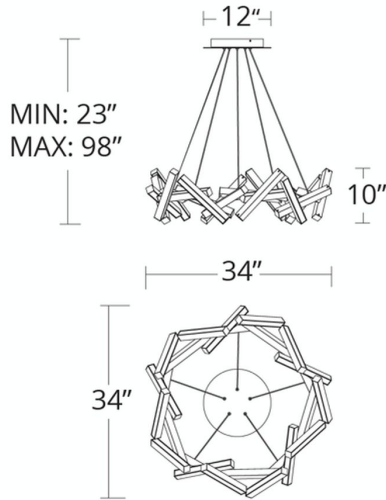

PD-64834

Model & Size	Color Temp	Finish	LED Watts	LED Lumens	Delivered Lumens
PD-64834 34"	3000K	AB Aged Brass	40.4W	2717	2407
	3000K	AL Brushed Aluminum	40.4W	2717	2407
	3000K	BK Black	40.4W	2717	2407