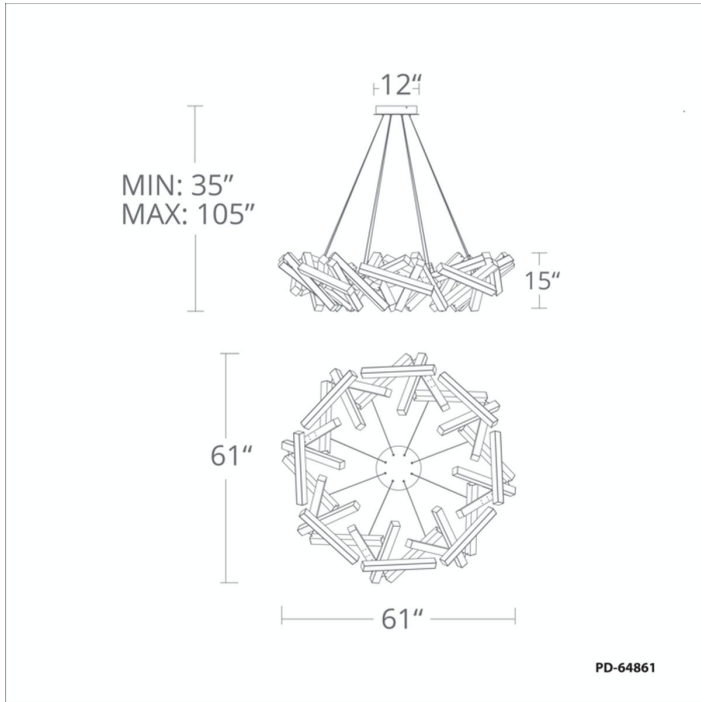

SPECIFICATIONS

Rated Life	50,000 Hours
Standards	ETL, cETL, Damp Location Listed, Title 24 JA8: 2019 Compliant
Input	120-277 VAC, 50/60Hz
Dimming	ELV, 0-10V, TRIAC, WAC Home*
Color Temp	3000K
CRI	90
Construction	Aluminum body with acrylic diffuser