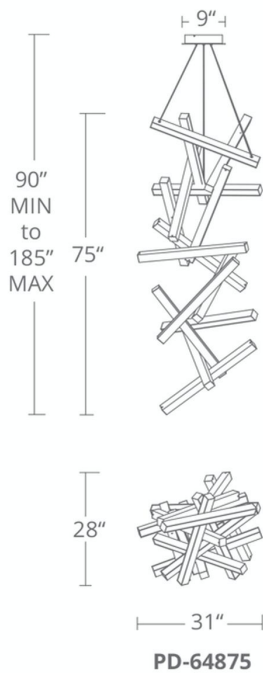

Project:

Location:

Fixture Type:

Catalog Number:

AVAILABLE FINISHES:

Chaos

PD-64875

PRODUCT DESCRIPTION

Like piano keys falling through the air, Chaos freezes a moment in time with breathtaking elegance. Ultra-thin powered aircraft cables stabilize the suspension, holding everything in place with as little visual interference as possible, and each section of this sculptural form is equipped with consistent, highly efficient LEDs for refined illumination throughout. Let chaos reign.

FEATURES

- Driver concealed within the canopy
- Fixed sculptural form
- Thin powered aircraft cables provide an ultra clean look for adjustable suspension height
- Can be mounted on a sloped ceiling

SPECIFICATIONS

Rated Life	50,000 Hours
Standards	ETL, cETL, Damp Location Listed, Title 24 JA8: 2019 Compliant
Input	120-277 VAC, 120-277V, 50/60Hz
Dimming	ELV, 0-10V, TRIAC, WAC Home*
Color Temp	3000K
CRI	90
Construction	Aluminum body with acrylic diffuser

Model & Size	Color Temp	Finish	LED Watts	LED Lumens	Delivered Lumens
PD-64875 75"	3000K	AB Aged Brass	80W	5260	4960
	3000K	AL Brushed Aluminum	80W	5260	4960
	3000K	BK Black	80W	5260	4960

Example: **PD-64875-BK**

For custom requests please contact customs@modernforms.com

* WAC Home components required for tunable white or Dim-to-Warm mode. See WAC Home section on website for additional information or use QR code on the right