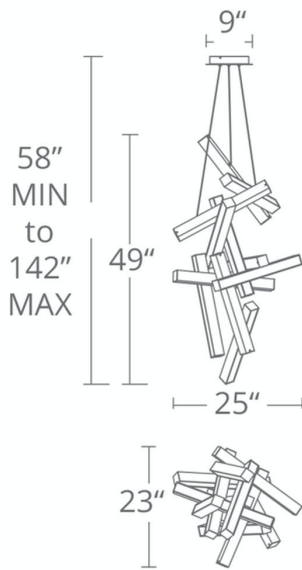

PD-64849

Model & Size	Color Temp	Finish	LED Watts	LED Lumens	Delivered Lumens
PD-64849 49"	3000K	AB Aged Brass	29.7W	2123	1923
	3000K	AL Brushed Aluminum	29.7W	2123	1923
	3000K	BK Black	29.7W	2123	1923

Example: **PD-64849-BK**

For custom requests please contact customs@modernforms.com

* WAC Home components required for tunable white or Dim-to-Warm mode. See WAC Home section on website for additional information or use QR code on the right