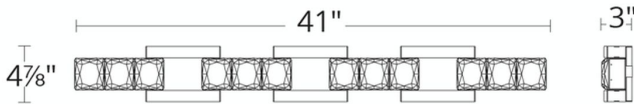

Project: _____

Location: _____

Fixture Type: _____

Catalog Number: _____

AVAILABLE FINISHES:

Sofia

WS-13641

PRODUCT DESCRIPTION

Like a glamorous tennis bracelet fashioned from cushion-cut diamonds, this sparkling vanity transforms your bath into a luxe sanctuary. Expertly hand-cut crystal harmonizes with polished nickel hardware for maximum shine, while highly rated LEDs fill your space with flattering and functional light.

FEATURES

- ACLED driverless technology
- Hand-cut faceted crystal

SPECIFICATIONS

Rated Life	50,000 Hours
Standards	ETL, cETL, Damp Location Listed
Input	120 VAC, 50/60Hz
Dimming	ELV
Mounting	Can be mounted on wall in all orientations
Color Temp	3500K
CRI	90
Construction	Aluminum base with clear hand cut crystal.

REPLACEMENT PARTS

RPL-GLA-13619 - Glass

WS-13641

Model & Size	Color Temp	Finish	LED Watts	LED Lumens	Delivered Lumens
WS-13641 41"	3500K	PN Polished Nickel	36.9W	3200	1939

Example: **WS-13641-PN**

For custom requests please contact customs@modernforms.com

* WAC Home components required for tunable white or Dim-to-Warm mode. See WAC Home section on website for additional information or use QR code on the right