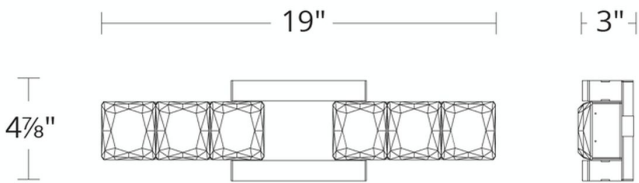

SPECIFICATIONS

Rated Life	50,000 Hours
Standards	ETL, cETL, Damp Location Listed
Input	120 VAC, 50/60Hz
Dimming	ELV
Mounting	Can be mounted on wall in all orientations
Color Temp	3500K
CRI	90
Construction	Aluminum base with clear hand cut crystal.