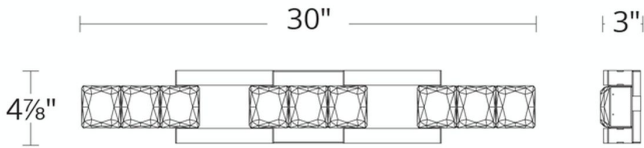

SPECIFICATIONS

Rated Life	50,000 Hours
Standards	ETL, cETL, Damp Location Listed
Input	120 VAC, 50/60Hz
Dimming	ELV
Mounting	Can be mounted on wall in all orientations
Color Temp	3500K
CRI	90
Construction	Aluminum base with clear hand cut crystal.

WS-13630