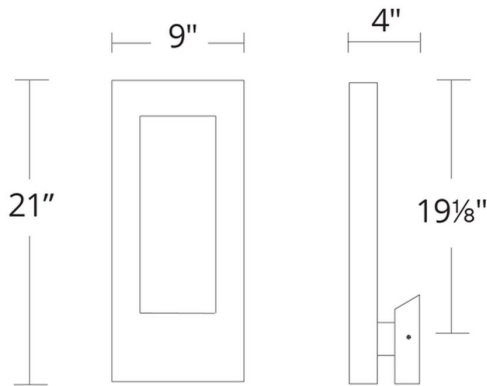

**REPLACEMENT PARTS**

- RPL-GLA-5521-01 - Side Glass
- RPL-GLA-5521-02 - Bottom Glass

WS-W5521

Model & Size	Color Temp	Finish	LED Watts	LED Lumens	Delivered Lumens
WS-W5521 21"	3000K	BK Black	32W	973	946