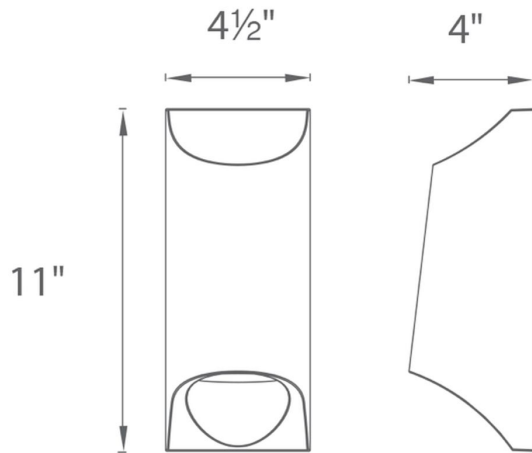

Project: _____

Location: _____

Fixture Type: _____

Catalog Number: _____

AVAILABLE FINISHES:

Mega

WS-W70612

FEATURES

REPLACEMENT PARTS

HDW-WS-W70612 - Hardware Pack

Model & Size	Color Temp	Finish	LED Watts	LED Lumens	Delivered Lumens
WS-W70612 11"	3000K	BK Black	22W	1621	745

Example: **WS-W70612-BK**

For custom requests please contact customs@modernforms.com