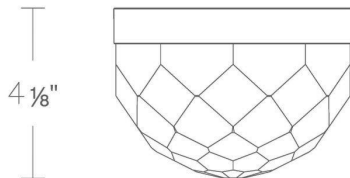

REPLACEMENT PARTS

RPL-GLA-41706 - Crystal

FM-41706

Model & Size	Color Temp	Finish	LED Watts	LED Lumens	Delivered Lumens
FM-41706 6"	3500K	AB Aged Brass	13W	1200	1018
	3500K	BK Black	13W	1200	1018
	3500K	PN Polished Nickel	13W	1200	1018

Example: **FM-41706-PN**

For custom requests please contact customs@modernforms.com

* WAC Home components required for tunable white or Dim-to-Warm mode. See WAC Home section on website for additional information or use QR code on the right