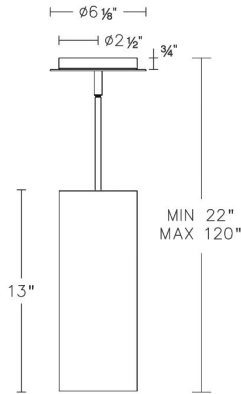

PD-16813

REPLACEMENT PARTS

- RPL-SHA-16813 - Replacement Shade
- RPL-DIF-16813 - Replacement Diffuser
- RPL-ROD-IN06-BNA - 6" Rod
- RPL-ROD-IN12-BNA - 12" Rod

Model & Size	Color Temp	Finish	LED Watts	LED Lumens	Delivered Lumens
PD-16813 13"	3000K	BN Brushed Nickel	16W	1564	1123