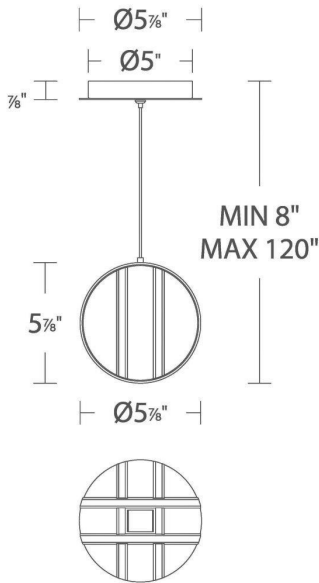

Project: _____

Location: _____

Fixture Type: _____

Catalog Number: _____

AVAILABLE FINISHES:

Carillion

PD-36206

PRODUCT DESCRIPTION

Elevate this decorative luminaire to raise the bar for modern lighting. Intersecting bands on a sphere reveal beautiful edge lighting.

FEATURES

- Driver concealed within the canopy
- Ambient illumination
- Spin-on round canopy with minimal hardware
- Thin powered aircraft cables provide an ultra clean look for adjustable suspension height
- Not recommended for dimming @220V

SPECIFICATIONS

Rated Life	54000 Hours
Standards	ETL, cETL,Damp Location Listed
Input	120-277 VAC,50/60Hz
Dimming	ELV: 100-5%,TRIAC: 100-5%
Color Temp	3000K
CRI	90
Construction	Die cast and extruded aluminum body with silicone diffuser

PD-36206

Model & Size	Color Temp	Finish	LED Watts	LED Lumens	Delivered Lumens
PD-36206 6"	3000K	AB Aged Brass	26.9W	1134	413
	3000K	BK Black	26.9W	1134	413
	3000K	BN Brushed Nickel	26.9W	1134	413

Example: **PD-36206-BN**