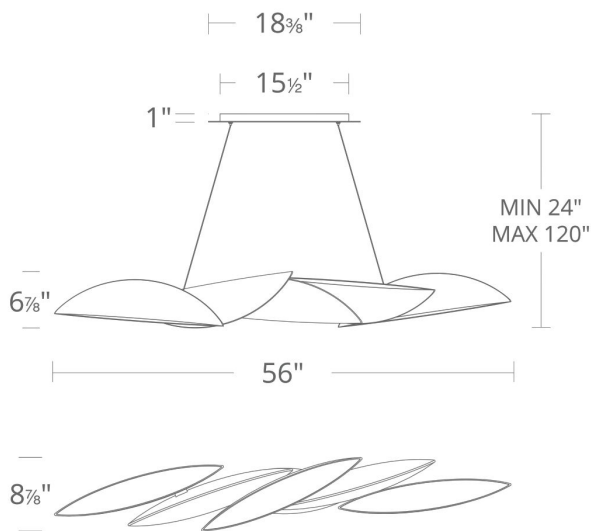

Project: _____

Location: _____

Fixture Type: _____

Catalog Number: _____

AVAILABLE FINISHES:

Sydney

PD-64256

PRODUCT DESCRIPTION

PD-64256

Model & Size	Color Temp	Finish	LED Watts	LED Lumens	Delivered Lumens
PD-64256 56"	3000K	AB Aged Brass	41.4W	3600	2568

Example: **PD-64256-AB**

For custom requests please contact customs@modernforms.com