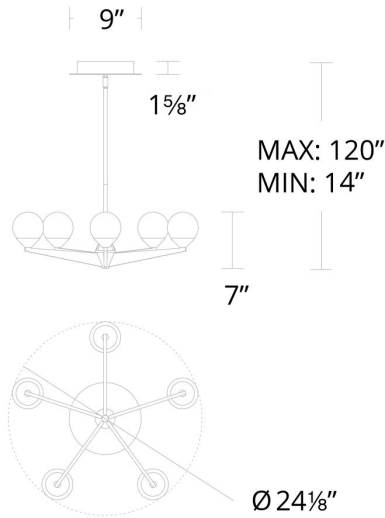

**FEATURES**

- Driver concealed within the canopy
- Light is evenly diffused through laser etched crystal ball
- Three 12" and one 6" down rods included (additional sold separately)
- Slope ceiling adaptable. Hang straight swivels up to 90 degrees
- Spin-on round canopy with minimal hardware

**REPLACEMENT PARTS**

- RPL-GLA-82024 - Replacement Glass
- RPL-ROD-IN06-AB - 6 inch Rod - AB Finish
- RPL-ROD-IN06-BK-01 - 6 inch Rod - BK Finish
- RPL-ROD-IN06-SN - 6 inch Rod - SN Finish
- RPL-ROD-IN12-AB - 12 inch Rod - AB Finish
- RPL-ROD-IN12-BK-01 - 12 inch Rod - BK Finish
- RPL-ROD-IN12-SN - 12 inch Rod - SN Finish

PD-82024

Model & Size	Color Temp	Finish	LED Watts	LED Lumens	Delivered Lumens
PD-82024 24"	3000K	AB Aged Brass	19W	1920	1824
	3000K	BK Black	19W	1920	1824
	3000K	SN Satin Nickel	19W	1920	1824

Example: **PD-82024-SN**