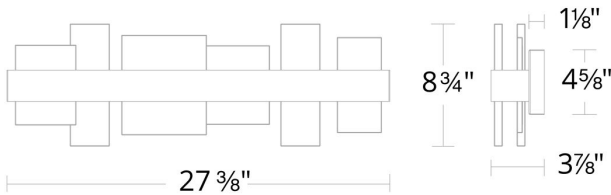

REPLACEMENT PARTS

- RPL-GLA-68127-01 - Alabaster Panel 01
- RPL-GLA-68127-03 - Alabaster Panel 03

WS-68127

Model & Size	Color Temp	Finish	LED Watts	LED Lumens	Delivered Lumens
WS-68127 27"	3000K	AB Aged Brass	33.6W	1970	1733
	3000K	BN Brushed Nickel	33.6W	1970	1733