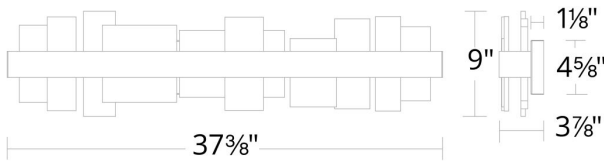

WS-68137

Model & Size	Color Temp	Finish	LED Watts	LED Lumens	Delivered Lumens
WS-68137 37"	3000K	AB Aged Brass	46W	1809	1596
	3000K	BN Brushed Nickel	46W	1809	1596

Example: **WS-68137-BN**

For custom requests please contact customs@modernforms.com

* WAC Home components required for tunable white or Dim-to-Warm mode. See WAC Home section on website for additional information or use QR code on the right