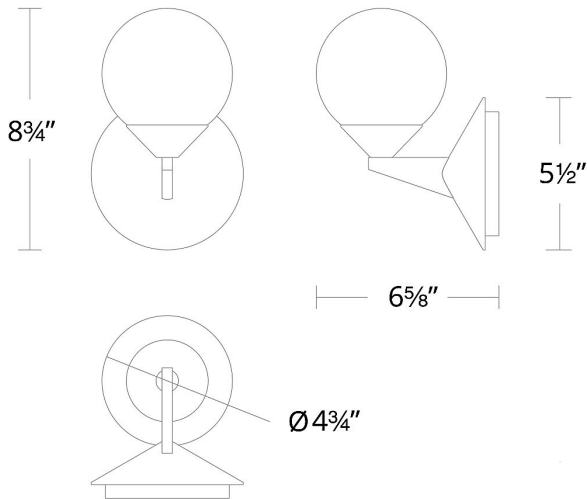

Project:

Location:

Fixture Type:

Catalog Number:

AVAILABLE FINISHES:

Double Bubble

WS-82006

PRODUCT DESCRIPTION

Sleek, minimal, abstract. Designed like a larger orb possessing a smaller sphere, elegant luminosity is diffused through a laser etched crystal ball.

FEATURES

- Driver concealed within the canopy
- Light is evenly diffused through laser etched crystal ball
- Not recommended for dimming @220V

REPLACEMENT PARTS

RPL-GLA-82006 - Replacement Glass

WS-82006

Model & Size	Color Temp	Finish	LED Watts	LED Lumens	Delivered Lumens
WS-82006 6"	3000K	AB Aged Brass	4W	384	365
	3000K	BK Black	4W	384	365
	3000K	SN Satin Nickel	4W	384	365