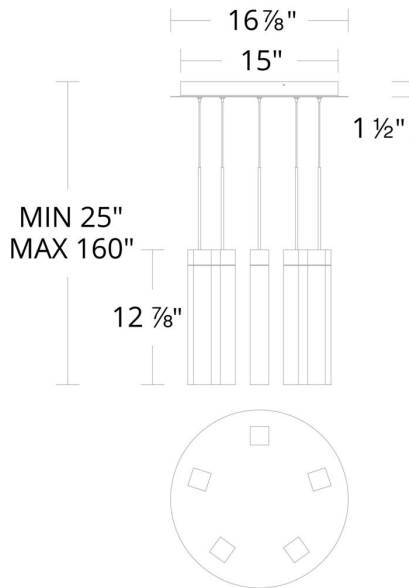

- Driver concealed within the canopy
- Artisanal reclaimed K5 crystal shade
- Thin powered aircraft cables provide an ultra clean look for adjustable suspension height

SPECIFICATIONS

Rated Life	55000 Hours
Standards	ETL, cETL,Damp Location Listed,Title 24 JA8: 2019 Compliant
Input	120-277 VAC,50/60Hz
Dimming	ELV, 0-10V, TRIAC, WAC Home*
Color Temp	3000K
CRI	90
Construction	Steel body with K5 crystal fused acrylic

REPLACEMENT PARTS

RPL-GLA-78013 - Inner glass

Model & Size	Color Temp	Finish	LED Watts	LED Lumens	Delivered Lumens
PD-78003R 12"	3000K 3000K	AB Aged Brass AN Antique Nickel	13.3W 13.3W	1075 1075	847 847

REPLACEMENT PARTS

RPL-GLA-78013 - Inner glass

PD-78005R

Model & Size	Color Temp	Finish	LED Watts	LED Lumens	Delivered Lumens
PD-78005R 17"	3000K	AB Aged Brass	21.6W	1790	1484
	3000K	AN Antique Nickel	21.6W	1790	1484