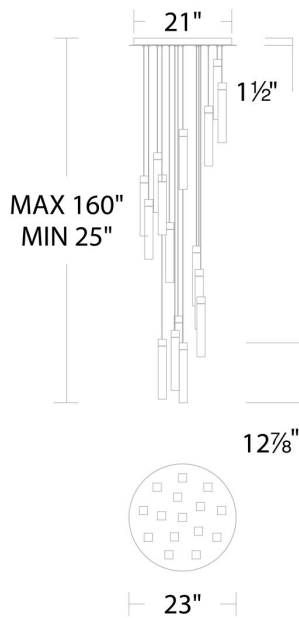

- Driver concealed within the canopy
- Artisanal reclaimed K5 crystal shade
- Thin powered aircraft cables provide an ultra clean look for adjustable suspension height

SPECIFICATIONS

Rated Life	55000 Hours
Standards	ETL, cETL,Damp Location Listed,Title 24 JA8: 2019 Compliant
Input	120-277 VAC,50/60Hz
Dimming	ELV, 0-10V, TRIAC, WAC Home*
Color Temp	3000K
CRI	90
Construction	Steel body with K5 crystal fused acrylic

REPLACEMENT PARTS

RPL-GLA-78013 - Inner glass

Model & Size	Color Temp	Finish	LED Watts	LED Lumens	Delivered Lumens
PD-78009R 17"	3000K 3000K	AB Aged Brass AN Antique Nickel	43W 43W	2775 2775	2179 2179

Example: **PD-78009R-AN**

Project: _____

Location: _____

Fixture Type: _____

Catalog Number: _____

AVAILABLE FINISHES:

Minx

PD-78015R

PRODUCT DESCRIPTION

REPLACEMENT PARTS

RPL-GLA-78013 - Inner glass

PD-78015R

Model & Size	Color Temp	Finish	LED Watts	LED Lumens	Delivered Lumens
PD-78015R 23"	3000K 3000K	AB Aged Brass AN Antique Nickel	72W 72W	4625 4625	3631 3631