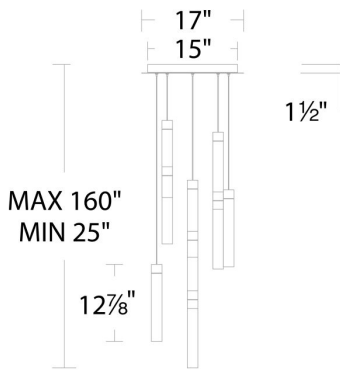

PD-78009R

Project:

Location:

Fixture Type:

Catalog Number:

AVAILABLE FINISHES:

Minx

PD-78009R

PRODUCT DESCRIPTION

Artisanally sparkling pendants are installed in various arrangements to create an artful statement as well as deliver ample lighting to spaces throughout a home or business.

FEATURES

- Driver concealed within the canopy
- Artisanal reclaimed K5 crystal shade
- Thin powered aircraft cables provide an ultra clean look for adjustable suspension height

SPECIFICATIONS

Rated Life	55000 Hours
Standards	ETL, cETL, Damp Location Listed
Input	120-277 VAC, 50/60Hz
Dimming	ELV, 0-10V, TRIAC, WAC Home*
Color Temp	3000K
CRI	90
Construction	Steel body with K5 crystal fused acrylic

REPLACEMENT PARTS

RPL-GLA-78013 - Inner glass

Model & Size	Color Temp	Finish	LED Watts	LED Lumens	Delivered Lumens
PD-78009R 17"	3000K 3000K	AB Aged Brass AN Antique Nickel	43W 43W	2775 2775	2179 2179

Example: **PD-78009R-AN**

For custom requests please contact customs@modernforms.com

* WAC Home components required for tunable white or Dim-to-Warm mode. See WAC Home section on website for additional information or use QR code on the right