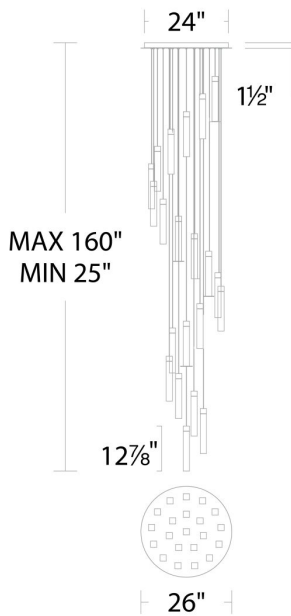

- Driver concealed within the canopy
- Artisanal reclaimed K5 crystal shade
- Thin powered aircraft cables provide an ultra clean look for adjustable suspension height

SPECIFICATIONS

Rated Life	55000 Hours
Standards	ETL, cETL,Damp Location Listed,Title 24 JA8: 2019 Compliant
Input	120-277 VAC,50/60Hz
Dimming	ELV, 0-10V, TRIAC, WAC Home*
Color Temp	3000K
CRI	90
Construction	Steel body with K5 crystal fused acrylic

REPLACEMENT PARTS

RPL-GLA-78013 - Inner glass

Model & Size	Color Temp	Finish	LED Watts	LED Lumens	Delivered Lumens
PD-78009R 17"	3000K 3000K	AB Aged Brass AN Antique Nickel	43W 43W	2775 2775	2179 2179

Example: **PD-78009R-AN**

REPLACEMENT PARTS

RPL-GLA-78013 - Inner glass

PD-78015R

Model & Size	Color Temp	Finish	LED Watts	LED Lumens	Delivered Lumens
PD-78015R 23"	3000K 3000K	AB Aged Brass AN Antique Nickel	72W 72W	4625 4625	3631 3631

REPLACEMENT PARTS

RPL-GLA-78013 - Inner glass

PD-78021R

Model & Size	Color Temp	Finish	LED Watts	LED Lumens	Delivered Lumens
PD-78021R 26"	3000K 3000K	AB Aged Brass AN Antique Nickel	101W 101W	6475 6475	5084 5084