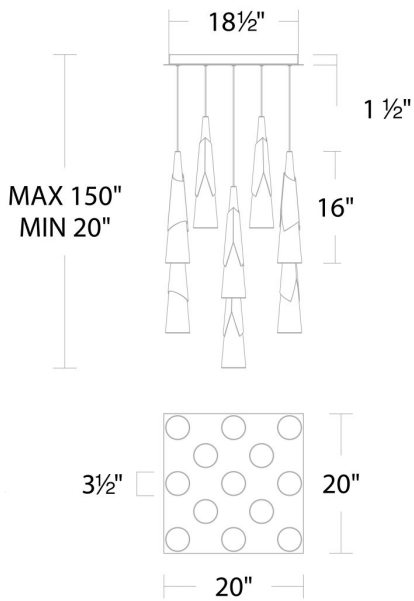

SPECIFICATIONS

Rated Life	50,000 Hours
Standards	ETL, cETL,Damp Location Listed
Input	120-277 VAC,50/60Hz
Dimming	ELV, 0-10V, TRIAC, WAC Home*
Color Temp	2700K/3000K/3500K/4000K
CRI	90
Construction	Bent metal frame with decorative acrylic shade