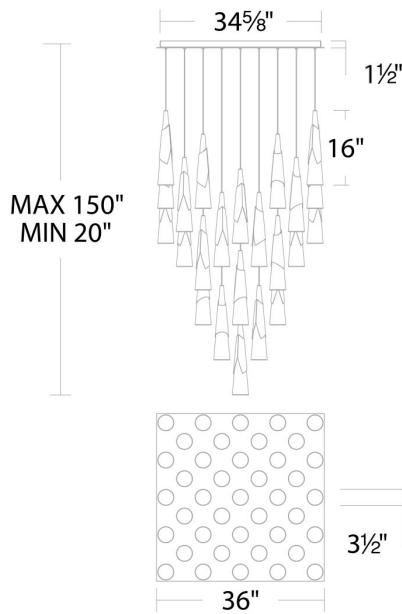

PD-44441S

Model & Size	Color Temp & CRI	Watt	Lumens	Finish
PD-44441S 36" - 41 Lights	2700K/3000K/ 90 2700K/3000K/ 90	325.4W 325.4W	18018 18018	AB Aged Brass BK Black

Example: **PD-44441S-BK**

For custom requests please contact customs@modernforms.com