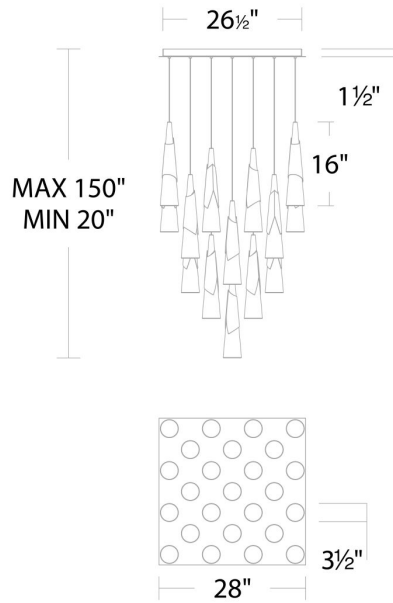

Project: _____

Location: _____

Fixture Type: _____

Catalog Number: _____

AVAILABLE FINISHES:

Kilt

PD-44425S

PRODUCT DESCRIPTION

Hazy acrylic cones combine with crisp metal skirts on these pendants, which are installed on one canopy, creating an artful statement and delivering ample lighting to spaces throughout a home or business.

FEATURES

- Driver concealed within the canopy
- Artisan crafted hazy cloud acrylic
- Each unique piece lends itself to variations in milkiness
- Thin powered aircraft cables provide an ultra clean look for adjustable suspension height
- Built in color temperature adjustability. Switch from 2700K/3000K/3500K/4000K
- NEC CODE (314.24) requires that ceiling outlet boxes in the U.S. support up to 50 lbs.
- This fixture exceeds 50 lbs. and must be installed using a U.L. listed outlet box approved for up to 75 lbs., 125 lbs., and 200 lbs. respectfully, or supported independently of the outlet box

SPECIFICATIONS

Rated Life	50,000 Hours
Standards	ETL, cETL,Damp Location Listed
Input	120-277 VAC,50/60Hz
Dimming	ELV, 0-10V, TRIAC, WAC Home*
Color Temp	2700K/3000K/3500K/4000K
CRI	90
Construction	Bent metal frame with decorative acrylic shade

PD-44425S

Model & Size	Color Temp & CRI	Watt	Lumens	Finish
PD-44425S 28" - 25 Lights	2700K/3000K/	198.5W	10542	AB Aged Brass
	90	198.5W	10542	BK Black
	2700K/3000K/			
	90			

Example: **PD-44425S-BK**

For custom requests please contact customs@modernforms.com