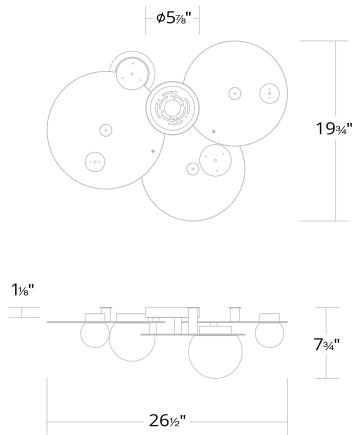

## Out Of This World

FM-10527

**PRODUCT DESCRIPTION**

In an otherworldly, oversized design, the Out Of This World flush mount light showcases flat black ovals playfully arranged across the ceiling, while cloudy opal art glass spheres seem to dance gracefully among them. LEDs inside softly illuminate the glass with 3000K light, casting a warm, radiant glow that fills the space.

**FEATURES**

- Driver concealed within the canopy
- Mouth blown cloudy seedy glass

**SPECIFICATIONS**

Rated Life	50,000 Hours
Standards	ETL, cETL, Damp Location Listed
Input	120-277 VAC, 50/60Hz
Dimming	ELV: 100-10%, TRIAC: 100-10%
Color Temp	3000K
CRI	90
Construction	Aluminum frame with mouth blown glass diffuser

**REPLACEMENT PARTS**

- RPL-GLA-10527-1 - Large Glass
- RPL-GLA-10527-2 - Medium Glass
- RPL-GLA-10527-3 - Small Glass

FM-10527

Model & Size	Color Temp	Finish	LED Watts	LED Lumens	Delivered Lumens
FM-10527 27"	3000K	BK Black	19.4W	1223	524