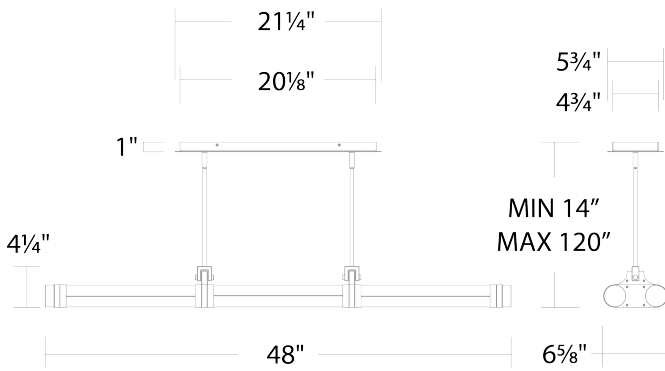

PD-6548

REPLACEMENT PARTS

- RPL-RODIN06-886-AB - 6" AB Replacement Rod
- RPL-RODIN12-886-AB - 12" AB Replacement Rod

Model & Size	Color Temp	Finish	LED Watts	LED Lumens	Delivered Lumens
PD-6548 48"	2700K	BV/AB Basalt Stone/Aged Brass	34.4W	3422	1188
	3000K	BV/AB Basalt Stone/Aged Brass	34.4W	3431	1272
	3500K	BV/AB Basalt Stone/Aged Brass	34.4W	3365	1294
	4000K	BV/AB Basalt Stone/Aged Brass	34.4W	3130	1285

Example: **PD-6548-40-BV/AB**

For custom requests please contact customs@modernforms.com

* WAC Home components required for tunable white or Dim-to-Warm mode. See WAC Home section on website for additional information or use QR code on the right