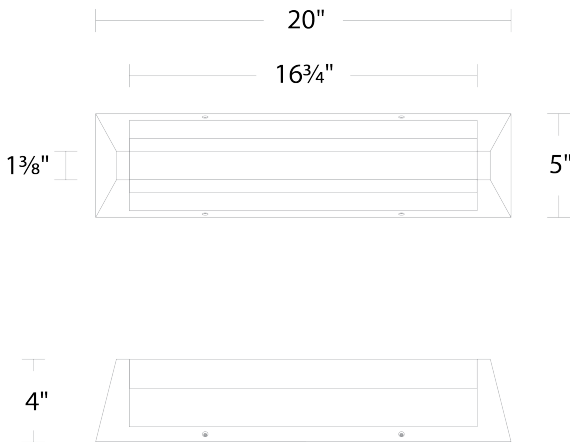

Project:

Location:

Fixture Type:

Catalog Number:

AVAILABLE FINISHES:

Swale

WS-1520

PRODUCT DESCRIPTION

Luxe Industrial. The Swale wall sconce has a distinctive silhouette from a bold trapezoidal channel featuring modern, clean lines. A mitered glass rod complements its sleek silhouette, diffusing color temperature selectable LED light into a radiant, even glow. Mount the light horizontally or vertically as desired.

FEATURES

- Driver concealed within the canopy
- White ceramic silk-screened mitered glass
- Built in color temperature adjustability. Switch from 2700K/3000K/3500K/4000K

SPECIFICATIONS

Rated Life	54000 Hours
Standards	ETL, cETL,Damp Location Listed, Title 24 JA8: 2019 Compliant
Input	120-277 VAC, 50/60Hz
Dimming	ELV: 100-10%, TRIAC: 100-10%
Mounting	Can be mounted on ceiling or wall in all orientations
Color Temp	4000K, 3500K, 3000K, 2700K
CRI	90
Construction	Aluminum frame with mitered tempered glass

REPLACEMENT PARTS

RPL-GLA-1520 - Mitered Glass

WS-1520

Model & Size	Color Temp	Finish	LED Watts	LED Lumens	Delivered Lumens
WS-1520 20"	2700K	AB Aged Brass	20.2W	2000	1459
	2700K	BN Brushed Nickel	20.2W	2000	1459
	3000K	AB Aged Brass	20.2W	2000	1542
	3000K	BN Brushed Nickel	20.2W	2000	1542
	3500K	AB Aged Brass	20.2W	2000	1601
	3500K	BN Brushed Nickel	20.2W	2000	1601
	4000K	AB Aged Brass	20.2W	2000	1589
	4000K	BN Brushed Nickel	35.2W	2000	1589

Example: **WS-1520-40-BN**

For custom requests please contact customs@modernforms.com

* WAC Home components required for tunable white or Dim-to-Warm mode. See WAC Home section on website for additional information or use QR code on the right