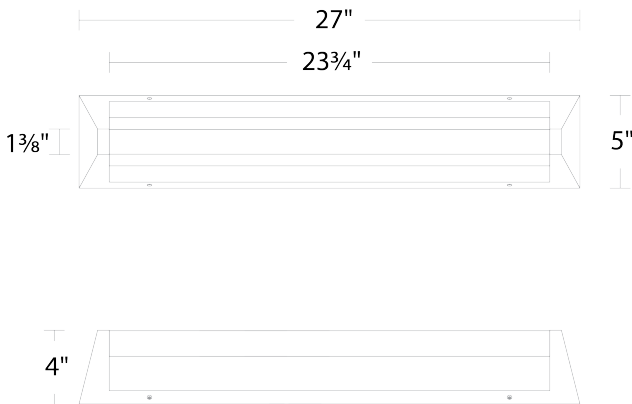

Project:

Location:

Fixture Type:

Catalog Number:

AVAILABLE FINISHES:

Swale

WS-1527

PRODUCT DESCRIPTION

Luxe Industrial. The Swale wall sconce has a distinctive silhouette from a bold trapezoidal channel featuring modern, clean lines. A mitered glass rod complements its sleek silhouette, diffusing color temperature selectable LED light into a radiant, even glow. Mount the light horizontally or vertically as desired.

FEATURES

- Driver concealed within the canopy
- White ceramic silk-screened mitered glass
- Built in color temperature adjustability. Switch from 2700K/3000K/3500K/4000K

SPECIFICATIONS

Rated Life	54000 Hours
Standards	ETL, cETL,Damp Location Listed, Title 24 JA8: 2019 Compliant
Input	120-277 VAC, 50/60Hz
Dimming	ELV: 100-10%, TRIAC: 100-10%
Mounting	Can be mounted on ceiling or wall in all orientations
Color Temp	4000K, 3500K, 3000K, 2700K
CRI	90
Construction	Aluminum frame with mitered tempered glass

REPLACEMENT PARTS

RPL-GLA-1527 - Mitered Glass

WS-1527

Model & Size	Color Temp	Finish	LED Watts	LED Lumens	Delivered Lumens
WS-1527 27"	2700K	AB Aged Brass	35.2W	3442	2368
	2700K	BN Brushed Nickel	35.2W	3442	2368
	3000K	AB Aged Brass	35.2W	3745	2562
	3000K	BN Brushed Nickel	35.2W	3745	2562
	3500K	AB Aged Brass	35.2W	3932	2682
	3500K	BN Brushed Nickel	35.2W	3932	2682
	4000K	AB Aged Brass	35.2W	3929	2666
	4000K	BN Brushed Nickel	35.2W	3929	2666

Example: **WS-1527-40-BN**

For custom requests please contact customs@modernforms.com

* WAC Home components required for tunable white or Dim-to-Warm mode. See WAC Home section on website for additional information or use QR code on the right