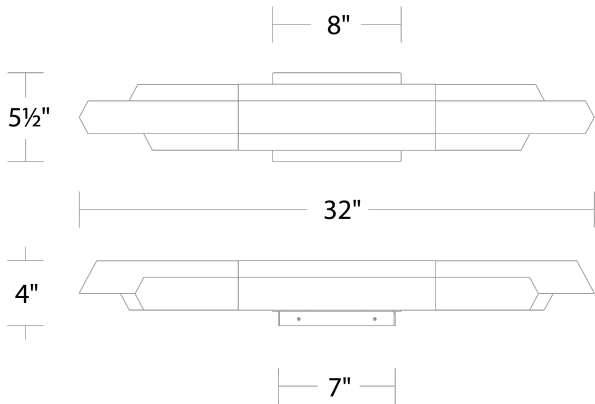

SPECIFICATIONS

Rated Life	50,000 Hours
Standards	ETL, cETL,Damp Location Listed,Title 24 JA8: 2019 Compliant
Input	120-277 VAC,50/60Hz
Dimming	ELV: 100-10%,TRIAC: 100-10%
Mounting	Can be mounted on wall in all orientations
Color Temp	3000K
CRI	90
Construction	Steel frame with artisanal reclaimed K5 crystal shade