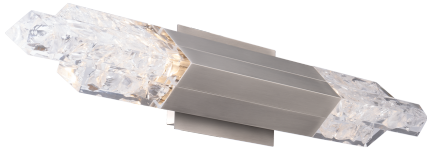

Project:

Location:

Fixture Type:

Catalog Number:

AVAILABLE FINISHES:

Montage

WS-54432

PRODUCT DESCRIPTION

Architectural appeal is yours with the Montage bath vanity light. Cantilevered columns of reclaimed K5 crystal extend from a sturdy frame, creating alluring, 3000K illumination from hidden LEDs.

FEATURES

- Driver concealed within the canopy
- Artisanal reclaimed K5 crystal shade

SPECIFICATIONS

Rated Life	50,000 Hours
Standards	ETL, cETL,Damp Location Listed,Title 24 JA8: 2019 Compliant
Input	120-277 VAC,50/60Hz
Dimming	ELV: 100-10%,TRIAC: 100-10%
Mounting	Can be mounted on wall in all orientations
Color Temp	3000K
CRI	90
Construction	Steel frame with artisanal reclaimed K5 crystal shade

WS-54432

Model & Size	Color Temp	Finish	LED Watts	LED Lumens	Delivered Lumens
WS-54432 32"	3000K	BK Black	28.5W	2551	1547
	3000K	BN Brushed Nickel	28.5W	2551	1547

Example: **WS-54432-BN**

For custom requests please contact customs@modernforms.com

* WAC Home components required for tunable white or Dim-to-Warm mode. See WAC Home section on website for additional information or use QR code on the right