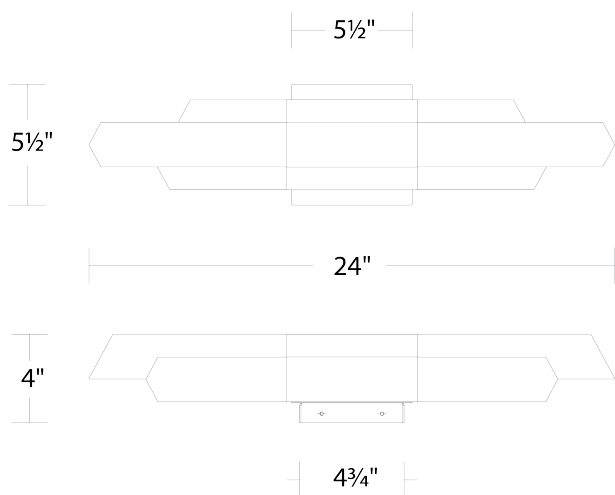

## Montage

WS-54424

**PRODUCT DESCRIPTION**

Architectural appeal is yours with the Montage bath vanity light. Cantilevered columns of reclaimed K5 crystal extend from a sturdy frame, creating alluring, 3000K illumination from hidden LEDs.

**FEATURES**

- Driver concealed within the canopy
- Artisanal reclaimed K5 crystal shade

**SPECIFICATIONS**

<b>Rated Life</b>	50,000 Hours
<b>Standards</b>	ETL, cETL,Damp Location Listed, Title 24 JA8: 2019 Compliant
<b>Input</b>	120-277 VAC, 50/60Hz
<b>Dimming</b>	ELV: 100-10%, TRIAC: 100-10%
<b>Mounting</b>	Can be mounted on wall in all orientations
<b>Color Temp</b>	3000K
<b>CRI</b>	90
<b>Construction</b>	Steel frame with artisanal reclaimed K5 crystal shade