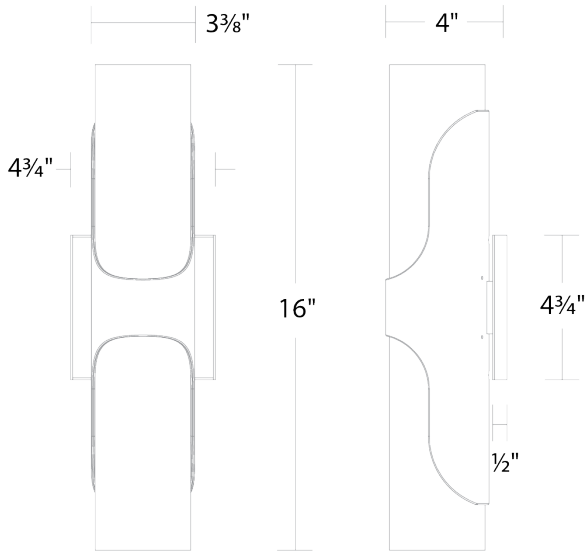

Project: _____

Location: _____

Fixture Type: _____

Catalog Number: _____

AVAILABLE FINISHES:

Royce

WS-96516

PRODUCT DESCRIPTION

WS-96516

Model & Size	Color Temp	Finish	LED Watts	LED Lumens	Delivered Lumens
WS-96516 16"	3000K	AB Aged Brass	21.6W	1130	800
	3000K	BK Black	21.6W	1130	800

Example: **WS-96516-BK**

For custom requests please contact customs@modernforms.com