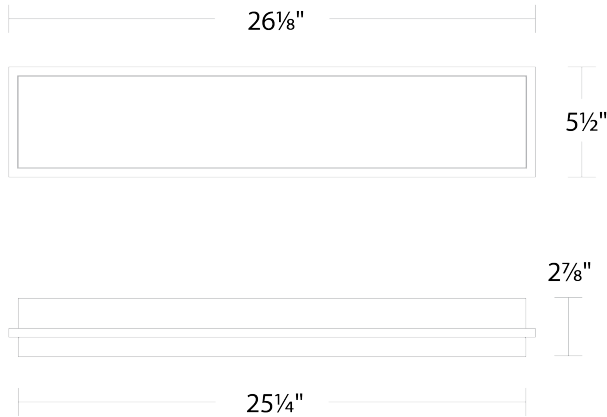

WS-W16526

Model & Size	Color Temp	Finish	LED Watts	LED Lumens	Delivered Lumens
WS-W16526 26"	2700K	BK Black	36.4W	3384	1831
	3000K	BK Black	36.4W	3694	1993
	3500K	BK Black	36.4W	3886	2087
	4000K	BK Black	36.4W	3865	2073

Example: **WS-W16526-40-BK**

For custom requests please contact customs@modernforms.com

* WAC Home components required for tunable white or Dim-to-Warm mode. See WAC Home section on website for additional information or use QR code on the right