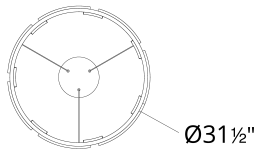

PD-232632

Model & Size	Color Temp	Finish	LED Watts	LED Lumens	Delivered Lumens
PD232632 32"	3000K (WAC Home 1800K-4000K)*	AB Aged Brass	37.2W	2140	927
	3000K (WAC Home 1800K-4000K)*	BK Black	37.2W	2140	927

Example: **PD232632-TWA-BK**

For custom requests please contact customs@modernforms.com

* WAC Home components required for tunable white or Dim-to-Warm mode. See WAC Home section on website for additional information or use QR code on the right