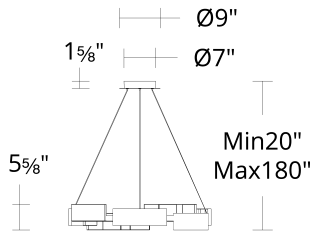

PD-232632

Model & Size	Color Temp	Finish	LED Watts	LED Lumens	Delivered Lumens
PD232632 32"	3000K (WAC Home 1800K-4000K)*	AB Aged Brass	37.2W	2140	927
	3000K (WAC Home 1800K-4000K)*	BK Black	37.2W	2140	927

Example: **PD232632-TWA-BK**

For custom requests please contact customs@modernforms.com

* WAC Home components required for tunable white or Dim-to-Warm mode. See WAC Home section on website for additional information or use QR code on the right