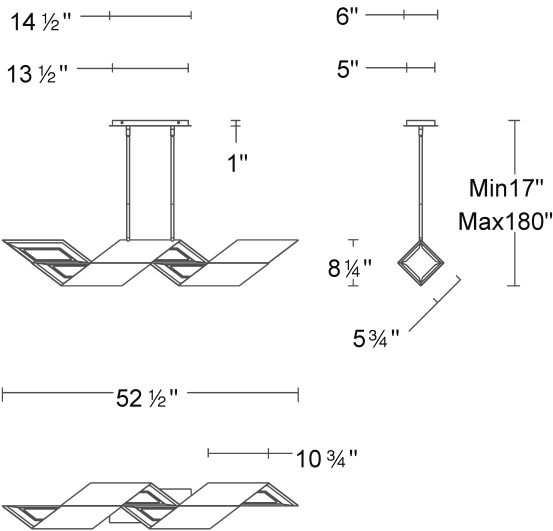

FEATURES

- Driver concealed within the canopy
- Frosted acrylic diffuser
- Built in color temperature adjustability. Switch from 2700K/3000K/3500K/4000K
- Six 12" and two 6" down rods included (additional sold separately)
- Slope ceiling adaptable. Hang straight swivel.

REPLACEMENT PARTS

- ROD-I06-D127-KRNB - 6" Rod (NB Finish)
- ROD-I06-D127-KRAB - 6" Rod (AB Finish)
- ROD-I12-D127-KRNB - 12" Rod (NB Finish)
- ROD-I12-D127-KRAB - 12" Rod (AB Finish)

PD252654

Model & Size	Color Temp	Finish	LED Watts	LED Lumens	Delivered Lumens
PD252654 53"	2700K/3000K/3500K/4000K	AB Aged Brass	56.6W	4750	1254
	2700K/3000K/3500K/4000K	NB Polished Black Nickel	56.6W	4750	1254