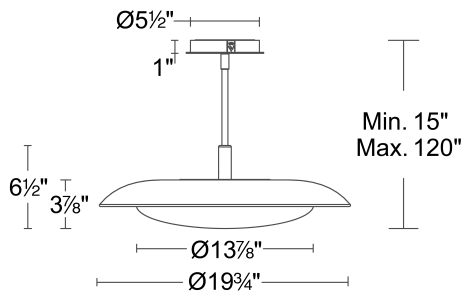

PD264620

Model & Size	Color Temp	Finish	LED Watts	LED Lumens	Delivered Lumens
PD264620 20"	3000K (WAC Home 1800K-4000K)*	BV/BK Basalt Stone/Black	30.6W	2950	1953
	3000K (WAC Home 1800K-4000K)*	WV/AB Beige Travertine/Aged Brass	30.6W	2950	1953