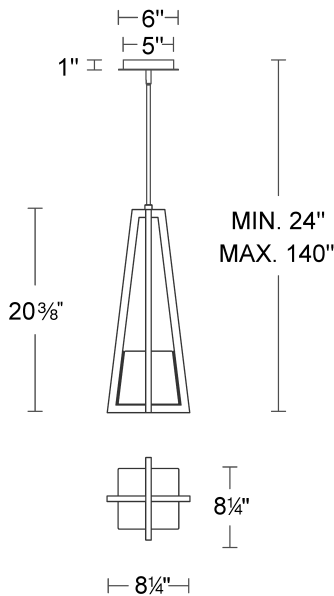

FEATURES

- Driver concealed within the canopy
- Artisanal cast glass
- Square shaped canopy
- Three 12" and one 6" down rods included (additional sold separately)
- Slope ceiling adaptable. Hang straight swivel.

REPLACEMENT PARTS

- RPL-RODIN06-886-AB - 6" rod (AB finish)
- RPL-RODIN06-886-BK - 6" rod (BK finish)
- RPL-RODIN12-886-AB - 12" rod (AB finish)
- RPL-RODIN12-886-BK - 12" rod (BK finish)

PD284620

Model & Size	Color Temp	Finish	LED Watts	LED Lumens	Delivered Lumens
PD284620 20"	3000K	AB Aged Brass	19.6W	386	221
	3000K	BK Black	19.6W	386	221