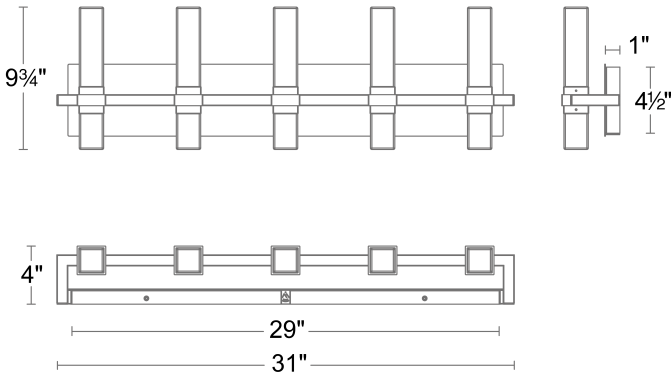

REPLACEMENT PARTS

- RPL-GLA-200624-01 - Tall Glass
- RPL-GLA-200657-02 - Short Glass

WS200631

Model & Size	Color Temp	Finish	LED Watts	LED Lumens	Delivered Lumens
WS200631 31"	3000K (WAC Home 1800K-4000K)*	AB Aged Brass	27.6W	1770	1165
	3000K (WAC Home 1800K-4000K)*	BN Brushed Nickel	27.6W	1770	1165

Example: **WS200631-TWA-BN**

For custom requests please contact customs@modernforms.com