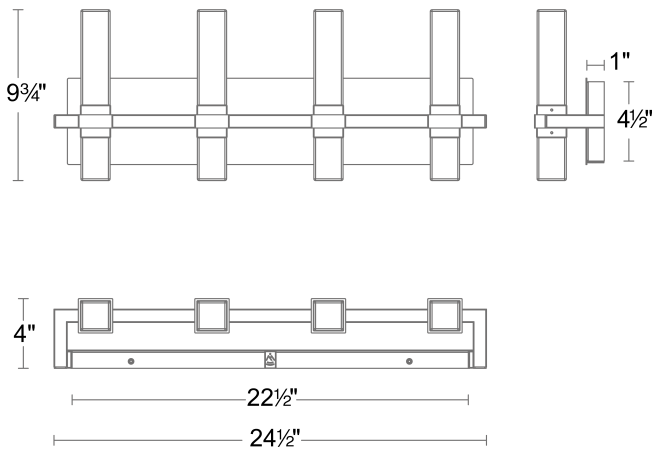

SPECIFICATIONS

Rated Life	60000 Hours
Standards	ETL, cETL,Damp Location Listed
Input	120-277 VAC,50/60Hz
Dimming	ELV: 100-10%,TRIAC: 100-10%
Mounting	Can be mounted on wall vertically or upside down
Color Temp	3000K (WAC Home 1800K-4000K)*
CRI	90
Construction	Extruded aluminum body with artisanal mouth blown glass shade