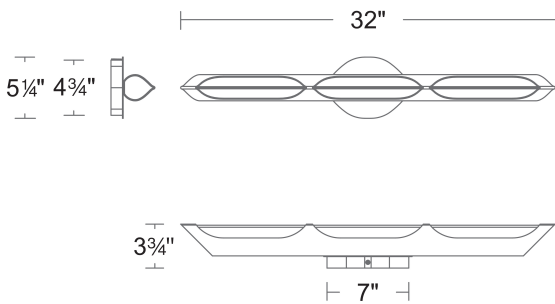

FEATURES

- Driver concealed within the canopy
- Artisanal reclaimed K5 crystal shade
- Marquis shaped canopy
- *Compatible with WAC Home system to create a personalized lighting experience. Components required for tunable white and dim-to-warm capabilities

SPECIFICATIONS

Rated Life	72000 Hours
Standards	ETL, cETL,Damp Location Listed,Title 24 JA8: 2025 Compliant
Input	120-277 VAC,50/60Hz
Dimming	ELV: 100-5%,TRIAC: 100-5%
Mounting	Can be mounted on wall in all orientations
Color Temp	3000K (WAC Home 1800K-4000K)*
CRI	90
Construction	Aluminum frame with artisanal reclaimed K5 crystal shade

WS240632

Model & Size	Color Temp	Finish	LED Watts	LED Lumens	Delivered Lumens
WS240632 32"	3000K (WAC Home 1800K-4000K)*	AB Aged Brass	28W	1511	1037
	3000K (WAC Home 1800K-4000K)*	BN Brushed Nickel	28W	1511	1037

Example: **WS240632-TWA-BN**

For custom requests please contact customs@modernforms.com

* WAC Home components required for tunable white or Dim-to-Warm mode. See WAC Home section on website for additional information or use QR code on the right