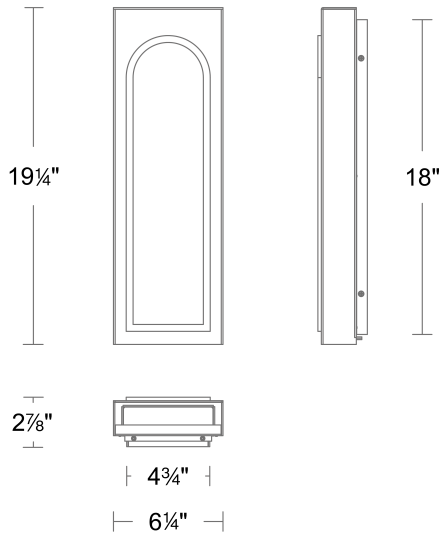

Project:

Location:

Fixture Type:

Catalog Number:

AVAILABLE FINISHES:

Cadey

WS246619

PRODUCT DESCRIPTION

Artisanal Downlight Drama. The Cadey wall sconce presents a cultured approach to interior illumination, blending artisanal aesthetics with modern performance. These organic outdoor sconces feature genuine Travertine panels, each meticulously chosen for its unique, enchanting texture, creating a statement that is both bold and naturally refined. An uncompromising 3000K LED downlight within an open bottom design, casting a focused glow that highlights architectural details and ensures a charismatic welcome. CADEY luminaires are designed to integrate seamlessly into sophisticated interiors, offering enduring beauty and exceptional light.

FEATURES

- ACLED driverless technology
- Natural stone features inclusions and variations in color and texture in each crafted piece
- Open bottom for easy maintenance
- Patent Pending

SPECIFICATIONS

Rated Life	54000 Hours
Standards	ETL, cETL,Damp Location Listed
Input	120 VAC,50/60Hz
Dimming	ELV: 100-10%,TRIAC: 100-5%
Color Temp	3000K
CRI	90
Construction	Aluminum body with natural stone shade and glass diffuser

WSW246619

Model & Size	Color Temp	Finish	LED Watts	LED Lumens	Delivered Lumens
WS246619 19"	3000K	WV/AB Beige Travertine/Aged Brass	17.4W	179	142

Example: **WS246619-WV/AB**

For custom requests please contact customs@modernforms.com

* WAC Home components required for tunable white or Dim-to-Warm mode. See WAC Home section on website for additional information or use QR code on the right