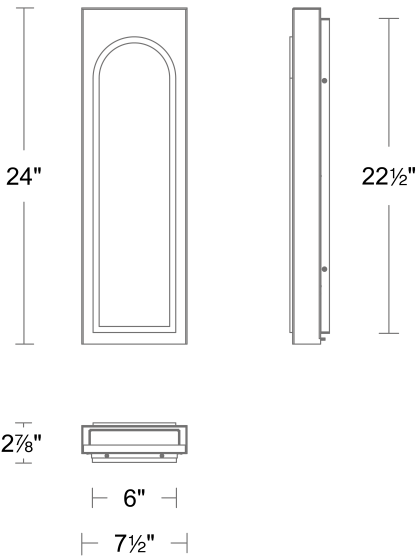

SPECIFICATIONS

Rated Life	54000 Hours
Standards	ETL, cETL,Damp Location Listed
Input	120 VAC,50/60Hz
Dimming	ELV: 100-10%,TRIAC: 100-5%
Color Temp	3000K
CRI	90
Construction	Aluminum body with natural stone shade and glass diffuser