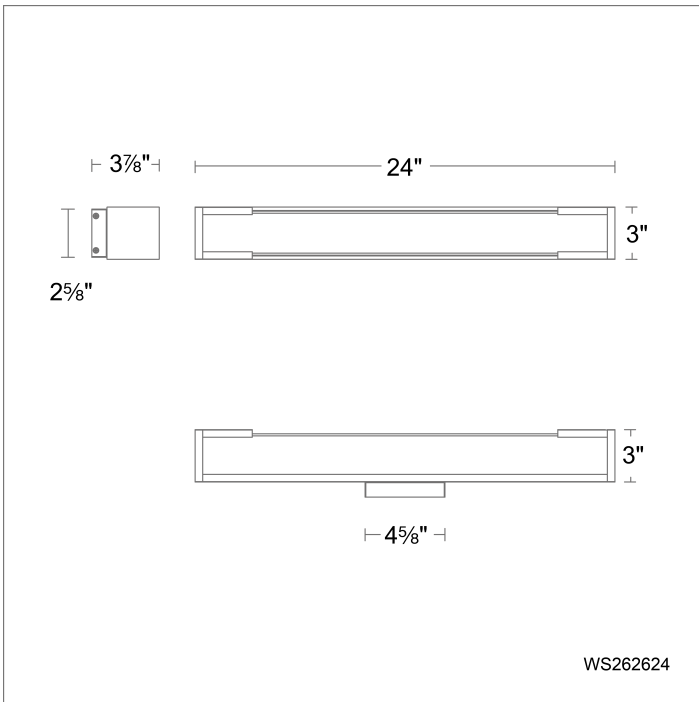

SPECIFICATIONS

Rated Life	50,000 Hours
Standards	ETL, cETL, Damp Location Listed
Input	120 VAC, 50/60Hz
Dimming	ELV: 100-10%, TRIAC: 100-10%
Mounting	Can be mounted on wall in all orientations
Color Temp	3000K
CRI	90
Construction	Extruded aluminum body with mouth blown glass diffuser

REPLACEMENT PARTS

RPL-GLA-262624 - Replacement Glass

Model & Size	Color Temp	Finish	LED Watts	LED Lumens	Delivered Lumens
WS262624 24"	3000K	AB Aged Brass	17.4W	1171	1038
	3000K	BN Brushed Nickel	17.4W	1171	1038