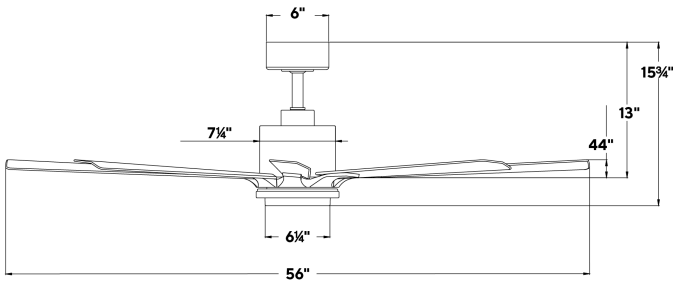

FEATURES

- Modern Forms Fans pair with the smart home tech you know and love, including Google Assistant, Amazon Alexa, Samsung Smart Things, Control 4, and Josh.ai.
- Free app download: Sync with our exclusive Modern Forms app to control fan speed, use smart features like scheduling, create groups, and reduce energy costs.
- Bluetooth remote control included (Part# F-RCBT-WT). Optional wall switches are available for 3 or 4 way setup (Part# F-WCBT-WT).
- Additional battery operated Bluetooth hand-held remotes are available (Part# F-RCBT-WT)
- Silent DC motor runs 70% more energy efficient than traditional AC motors
- 5 years LED module, 2-years for finishes, lifetime on the motor, 1 year for all other parts.
- Every fan is factory-balanced and sound tested to ensure each fan will never wobble, rattle or click.

SPECIFICATIONS

Rated Life	50,000 Hours
Standards	UL, cUL,Wet Location Listed,Energy Star 2.0
Input	120 VAC,50/60Hz
Color Temp	2700K, 3000K, 4000K, 5000K
CRI	90
Construction	Aluminum Body, ABS Blades, and Acrylic lens

Model	Body & Blade Finish	High CFM	LED Watts	LED Lumens	Delivered Lumens
FR-W2403-56L 2700K, 3000K, 4000K, 5000K - 90	BZ BZ - Bronze	6437	21W	2159	904
		6437	21W	2159	904
		6437	21W	2159	904
	MB MB - Matte Black	6437	21W	2159	904
	MB/DK DK - Matte Black/Distressed Koa				
	MW MW - Matte White