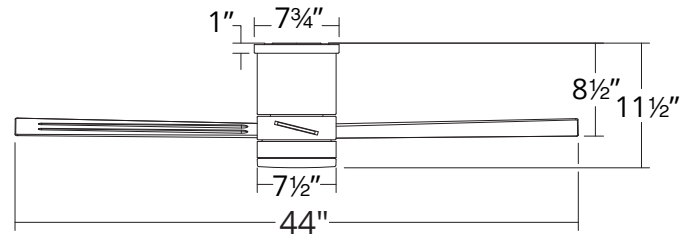

AXIS

FH-W1803-44L

44" Flush Mounted Fan

MODERN FORMS SMART FANS

PRODUCT DESCRIPTION

A simple, sophisticated smart fan that works seamlessly in transitional, minimalist and other modern environments, Axis is perfectly sized for medium-sized kitchens, bedrooms and living rooms, and its wet-rated status and weather-resistant finish make it prime for outdoor use as well. Unleash the full potential of Axis with our Modern Forms app, which offers smart features like Adaptive Learning and Away Mode, and helps cut down on energy use by integrating with your smart thermostat.

FEATURES

- 6 fan speeds through both Summer and Winter Modes
- Silent DC motor
- Luminaire cover available
- Includes BT remote control (F-RCBT-WT)
- Additional wall control for 3, 4-way control sold separately
- Compatible with Modern Forms app

AIRFLOW/ENERGY EFFICIENCY

Weighted-Average/High Airflow CFM:	2752/4813
Weighted-Average/High Energy Use (W):	16/20
Estimated Yearly Energy Cost ($):	4
Weighted-Average/High Efficiency (CFM/W):	47/177
Max RPM:	198

ORDER NUMBER

Model	Housing	Blade
FH-W1803-44L	BZ <i>Bronze</i>	BZ <i>Bronze</i>
	MB <i>Matte Black</i>	MB <i>Matte Black</i>
	MW <i>Matte White</i>	MW <i>Matte White</i>
	TT <i>Titanium Silver</i>	TT <i>Titanium Silver</i>

Example: **FH-W1803-44L-BZ**

For 2700K add "-27" ; for 3500K add "-35" before the finish: **FH-W1803-44L-27-MW**

*Results may vary based on application and surroundings.

*This fan comes uni-pack - blade select options are not available

The Modern Forms app synchronizes seamlessly with smart home devices you already own

modernforms.com
Phone (800) 526.2588
Fax (800) 526.2585

Headquarters/Eastern Distribution Center
44 Harbor Park Drive
Port Washington, NY 11050

Central Distribution Center
1600 Distribution Ct
Lithia Springs, GA 30122

Western Distribution Center
1750 Archibald Avenue
Ontario, CA 91760

SPECIFICATIONS

Construction:	Aluminum/ABS
Blade:	14° Pitch, 44" sweep
Wire:	8"
Hanging Weight:	13 lbs
Total Power:	39.5W
Standards:	UL/cUL Wet Location listed, Title 24 JA8-2016 Compliant, Title 20, Energy Star rated
Motor Type:	125 x 20 sensorless DC motor

WIRELESS PERFORMANCE

Wi-Fi Range:	Up to 150 ft*
Bluetooth Range:	Up to 150 ft

LUMINAIRE PERFORMANCE

Light Source:	LED
Light Wattage:	19.5W
Lumens/Delivered Lumens:	1600/708
Dimming:	Integrated
CRI:	90
Color Temperature:	3000K (2700K/3500K options available)
Rated Life:	50,000 hours