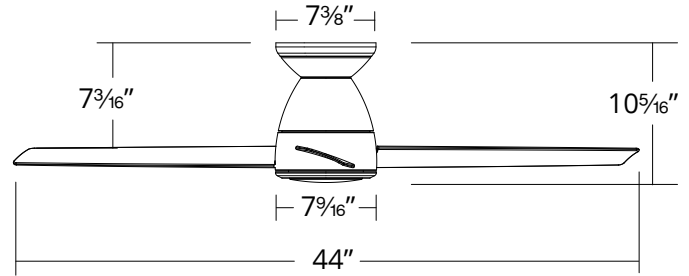

TIP TOP

FH-W2004-44L

44" Flush Mounted Fan

MODERN FORMS SMART FANS

PRODUCT DESCRIPTION

Classic design meets a modern aesthetic. The wet rated aluminum construction and versatile styling allows Tip Top to cool a sun-facing porch, or a stylish living room. The Modern Forms app allows for seamless integration of this innovative smart fan with your smart home controls and voice control devices, including Google Home, Amazon Alexa, and Josh Ai.

FEATURES

- 6 fan speeds through both Summer and Winter Modes
- Silent DC motor
- Includes BT remote control
- Luminaire cover not included
- Optional wall control for 3, 4-way control sold separately
- Compatible with Modern Forms app

AIRFLOW/ENERGY EFFICIENCY

Weighted-Average/High Airflow CFM:	2798/4313
Weighted-Average/High Energy Use (W):	13/16
Estimated Yearly Energy Cost ($):	4
High Efficiency (CFM/W):	211
Max RPM:	199

ORDER NUMBER

Model	Housing	Blade
FH-W2004-44L	BA <i>Brushed Aluminum</i>	TT <i>Titanium Silver</i>
	MB <i>Matte Black</i>	MB <i>Matte Black</i>
	MW <i>Matte White</i>	MW <i>Matte White</i>

Example: **FH-W2004-44L-MW**

For 2700K add "-27" ; for 3500K add "-35" before the finish: **FH-W2004-44L-27-MW**

*Results may vary based on application and surroundings.

*This fan comes uni-pack - blade select options are not available

The Modern Forms app synchronizes seamlessly with smart home devices you already own

modernforms.com
Phone (800) 526.2588
Fax (800) 526.2585

Headquarters/Eastern Distribution Center
44 Harbor Park Drive
Port Washington, NY 11050

Central Distribution Center
1600 Distribution Ct
Lithia Springs, GA 30122

Western Distribution Center
1750 Archibald Avenue
Ontario, CA 91760

SPECIFICATIONS

Construction:	Aluminum, ABS
Blade:	14° Pitch, 44" sweep
Wire:	80"
Hanging Weight:	17 lbs
Total Power:	47W
Standards:	UL/cUL Wet Location listed, Title 24 JA8-2016 Compliant, Title 20, Energy Star rated
Motor Type:	125 x 12 sensorless DC motor

WIRELESS PERFORMANCE

Wi-Fi Range:	Up to 150 ft*
Bluetooth Range:	Up to 150 ft

LUMINAIRE PERFORMANCE

Light Source:	LED
Light Wattage:	13W
Lumens (Delivered):	1100 (376)
Dimming:	Integrated
CRI:	90
Color Temperature:	3000K (2700K/3500K options available)
Rated Life:	50,000 hours