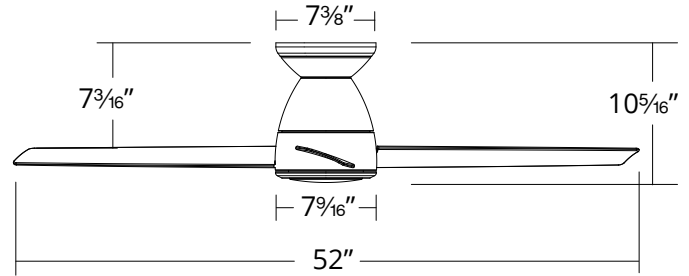

TIP TOP

FH-W2004-52L

52" Flush Mounted Fan

MODERN FORMS SMART FANS

PRODUCT DESCRIPTION

Classic design meets a modern aesthetic. The wet rated aluminum construction and versatile styling allows Tip Top to cool a sun-facing porch, or a stylish living room. The Modern Forms app allows for seamless integration of this innovative smart fan with your smart home controls and voice control devices, including Google Home, Amazon Alexa, and Josh Ai.

FEATURES

- 6 fan speeds through both Summer and Winter Modes
- Silent DC motor
- Includes BT remote control
- Luminaire cover not available
- Optional wall control for 3, 4-way control sold separately
- Compatible with Modern Forms app

AIRFLOW/ENERGY EFFICIENCY

Weighted-Average/High Airflow CFM:	3491/5187
Weighted-Average/High Energy Use (W):	16/19
Estimated Yearly Energy Cost ($):	4
High Efficiency (CFM/W):	223
Max RPM:	166

ORDER NUMBER

Model	Housing	Blade
FH-W2004-52L	BA <i>Brushed Aluminum</i>	TT <i>Titanium Silver</i>
	MB <i>Matte Black</i>	MB <i>Matte Black</i>
	MW <i>Matte White</i>	MW <i>Matte White</i>

Example: FH-W2004-52L-MW

- *Results may vary based on application and surroundings.
- *This fan comes uni-pack - blade select options are not available

The Modern Forms app synchronizes seamlessly with smart home devices you already own

modernforms.com
Phone (800) 526.2588
Fax (800) 526.2585

Headquarters/Eastern Distribution Center
44 Harbor Park Drive
Port Washington, NY 11050

Central Distribution Center
1600 Distribution Ct
Lithia Springs, GA 30122

Western Distribution Center
1750 Archibald Avenue
Ontario, CA 91760

Modern Forms retains the right to modify the design of our products at any time as part of the company's continuous improvement program. JUL 2020

SPECIFICATIONS

Construction:	Aluminum, ABS
Blade:	18° Pitch, 52" sweep
Wire:	8"
Hanging Weight:	11 lbs
Total Power:	35W
Standards:	UL/cUL Wet Location listed, Title 24 JA8-2016 Compliant, Title 20, Energy Star rated
Motor Type:	120 x 12 sensorless DC motor

WIRELESS PERFORMANCE

Wi-Fi Range:	Up to 150 ft*
Bluetooth Range:	Up to 150 ft

LUMINAIRE PERFORMANCE

Light Source:	LED
Light Wattage:	16W
Lumens/Delivered Lumens:	1497-1594 (1026)
Dimming:	Integrated
CRI:	90
Color Temperature:	2700K, 3000K, 4000K, 5000K
Rated Life:	50,000 hours