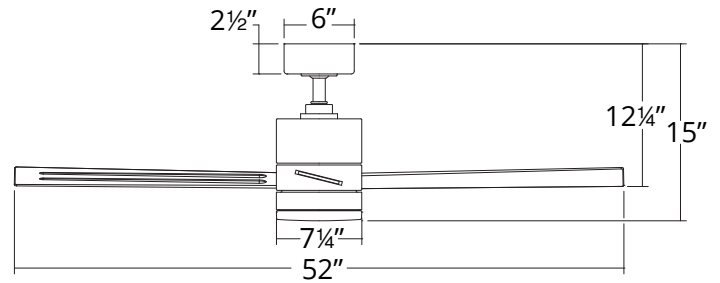

AXIS

FR-W1803-52L

52" Ceiling Fan

MODERN FORMS

SMART FANS

PRODUCT DESCRIPTION

A simple, sophisticated smart fan that works seamlessly in transitional, minimalist and other modern environments, Axis is perfectly sized for medium-sized kitchens, bedrooms and living rooms, and its wet-rated status and weather-resistant finish make it prime for outdoor use as well. Unleash the full potential of Axis with our Modern Forms app, which offers smart features like Adaptive Learning and Away Mode, and helps cut down on energy use by integrating with your smart thermostat.

FEATURES

- 6 fan speeds through both Summer and Winter Modes
- Silent DC motor
- Includes BT remote control
- Luminaire cover included
- Optional wall control for 3, 4-way control sold separately
- Compatible with Modern Forms app

AIRFLOW/ENERGY EFFICIENCY

Weighted-Average/High Airflow CFM:	3896/5695
Weighted-Average/High Energy Use (W):	13/33
Estimated Yearly Energy Cost ($):	6
Weighted-Average/High Efficiency (CFM/W):	211/153
Max RPM:	167

ORDER NUMBER

Model	Housing	Blade
FR-W1803-52L	BZ <i>Bronze</i>	BZ <i>Bronze</i>
	MB <i>Matte Black</i>	MB <i>Matte Black</i>
	MW <i>Matte White</i>	MW <i>Matte White</i>
	TT <i>Titanium Silver</i>	TT <i>Titanium Silver</i>

Example: **FR-W1803-52L-MB**

For 2700K add "-27" ; for 3500K add "-35" before the finish: **FR-W1803-52L-27-MB**

*Results may vary based on application and surroundings.

*This fan comes uni-pack - blade select options are not available

The Modern Forms app synchronizes seamlessly with smart home devices you already own

modernforms.com
Phone (800) 526.2588
Fax (800) 526.2585

Headquarters/Eastern Distribution Center
44 Harbor Park Drive
Port Washington, NY 11050

Central Distribution Center
1600 Distribution Ct
Lithia Springs, GA 30122

Western Distribution Center
1750 Archibald Avenue
Ontario, CA 91760

SPECIFICATIONS

Construction:	Aluminum, ABS
Blade:	14° Pitch, 52" sweep
Downrod:	.75"W x 4.5"H included
Mounting Slope:	Up to 30°
Wire:	80"
Hanging Weight:	13.5 lbs
Total Power:	52.5W
Standards:	UL/cUL Wet Location listed, Title 24 JA8-2016 Compliant, Title 20, Energy Star rated
Motor Type:	125 x 20 sensorless DC motor

WIRELESS PERFORMANCE

Wi-Fi Range:	Up to 150 ft*
Bluetooth Range:	Up to 150 ft*

LUMINAIRE PERFORMANCE

Light Source:	LED
Light Wattage:	19.5W
Lumens/Delivered Lumens:	1600/708
Dimming:	Integrated
CRI:	90
Color Temperature:	3000K (2700K/3500K options available)
Rated Life:	50,000 hours