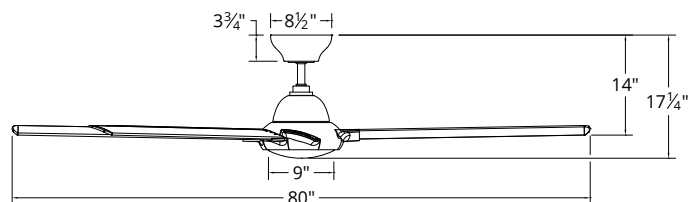

HYDRA

FR-W1805-80L

80" Ceiling Fan

MODERN FORMS

SMART FANS

PRODUCT DESCRIPTION

As its name suggests, Hydra is all about water. Like all of our smart fans, it's wet-rated for outdoor use so you can maintain the continuity of your décor inside and out. Even with an impressive 120" blade sweep, this epically scaled smart fan moves a massive amount of air without consuming much energy, thanks to a powerful DC motor that runs up to 70% more efficient than AC motors. Control it all with our exclusive Modern Forms app. Available in 80 inches, 96 inches and 120 inches.