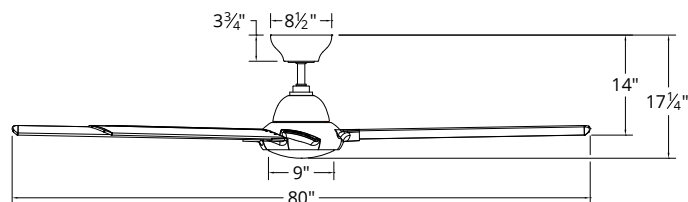

HYDRA

FR-W1805-80L

80" Ceiling Fan

MODERN FORMS

SMART FANS

PRODUCT DESCRIPTION

As its name suggests, Hydra is all about water. Like all of our smart fans, it's wet-rated for outdoor use so you can maintain the continuity of your décor inside and out. Even with an impressive 120" blade sweep, this epically scaled smart fan moves a massive amount of air without consuming much energy, thanks to a powerful DC motor that runs up to 70% more efficient than AC motors. Control it all with our exclusive Modern Forms app. Available in 80 inches, 96 inches and 12 inches.