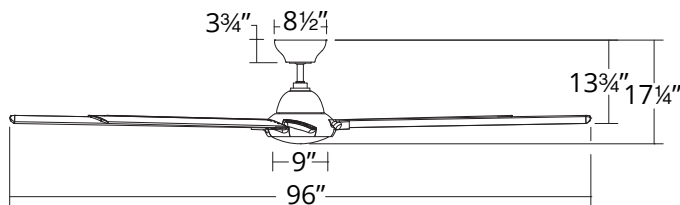

HYDRA

FR-W1805-96L

96" Ceiling Fan

MODERN FORMS

SMART FANS

PRODUCT DESCRIPTION

As its name suggests, Hydra is all about water. Like all of our smart fans, it's wet-rated for outdoor use so you can maintain the continuity of your décor inside and out. Even with an impressive 120" blade sweep, this epically scaled smart fan moves a massive amount of air without consuming much energy, thanks to a powerful DC motor that runs up to 70% more efficient than AC motors. Control it all with our exclusive Modern Forms app. Available in 80 inches, 96 inches and 12 inches.

FEATURES

- 6 fan speeds through both Summer and Winter Modes
- Silent DC motor
- Includes BT wall control
- Optional wall control for 3, 4-way control sold separately
- Compatible with Modern Forms app

AIRFLOW/ENERGY EFFICIENCY

Weighted-Average/High Airflow CFM	2798/13300
Weighted-Average/High Energy Use (W):	13/45
Estimated Yearly Energy Cost ($):	4
Weighted-Average/High Efficiency (CFM/W)	211/288
Max RPM:	62

ORDER NUMBER

Model	Housing	Blade
FR-W1805-96L	BZ Bronze	BZ Bronze
	TT Titanium Silver	TT Titanium Silver
	MB Matte Black	MB Matte Black
	MW Matte White	MW Matte White

Example: **FR-W1805-96L-TT**

For 2700K add "-27" ; for 3500K add "-35" before the finish: **FR-W1805-96L-27-TT**

*Results may vary based on application and surroundings.

*This fan comes uni-pack - blade select options are not available

The Modern Forms app synchronizes seamlessly with smart home devices you already own

modernforms.com
Phone (800) 526.2588
Fax (800) 526.2585

Headquarters/Eastern Distribution Center
44 Harbor Park Drive
Port Washington, NY 11050

Central Distribution Center
1600 Distribution Ct
Lithia Springs, GA 30122

Western Distribution Center
1750 Archibald Avenue
Ontario, CA 91760

SPECIFICATIONS

Construction:	Aluminum, ABS
Blade:	14° Pitch, 120" sweep
Downrod:	1" O.D. x 6"H included
Mounting Slope:	Up to 30°
Wire:	80"
Hanging Weight:	41.5 lbs
Total Power:	68.5W
Standards:	UL/cUL Wet Location listed, Title 24 JA8-2016 Compliant, Title 20, Energy Star rated
Motor Type:	168 x 30 sensorless DC motor

WIRELESS PERFORMANCE

Wi-Fi Range:	Up to 150 ft*
Bluetooth Range:	Up to 150 ft*

LUMINAIRE PERFORMANCE

Light Source:	LED
Light Wattage:	23.5W
Lumens/Delivered Lumens:	2100/1013
Dimming:	Integrated
CRI:	90
Color Temperature:	3000K (2700K/3500K options available)
Rated Life:	50,000 hours