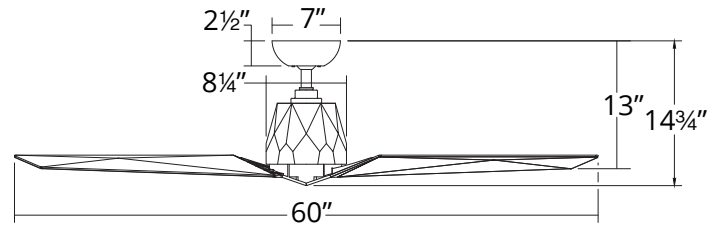

VORTEX

FR-W1810-60L

60" Ceiling Fan

MODERN FORMS

SMART FANS

PRODUCT DESCRIPTION

Finished in gloss black, gloss white or the kind of silver you'd find on a Maserati, this sleek, sculptural design makes an ultra-luxe modern statement. Powered by a highly efficient DC motor, Vortex runs on stealth mode all day and night—the only sound you'll hear is the air whispering through the room. Use with the Modern Forms app for a full complement of luxury smart controls.

FEATURES

- 6 fan speeds through both Summer and Winter Modes
- Silent DC motor
- Includes BT remote control
- Optional wall control for 3, 4-way control sold separately
- Compatible with Modern Forms app

AIRFLOW/ENERGY EFFICIENCY

Weighted-Average/High Airflow CFM:	7663/5207
Weighted-Average/High Energy Use (W):	13/32
Estimated Yearly Energy Cost ($):	4
Weighted-Average/High Efficiency (CFM/W):	211/209
Max RPM:	145

SPECIFICATIONS

Construction:	Aluminum, ABS
Blade:	13° Pitch, 60" sweep
Downrod:	.75"W x 4.5"H included
Mounting Slope:	Up to 30°
Wire:	80"
Hanging Weight:	13 lbs
Total Power:	32W
Standards:	UL/cUL Wet Location listed, Title 24 JA8-2016 Compliant, Title 20, Energy Star rated
Motor Type:	125 x 20 sensorless DC motor

WIRELESS PERFORMANCE

Wi-Fi Range:	Up to 150 ft*
Bluetooth Range:	Up to 150 ft*

ORDER NUMBER

Model	Housing	Blade
FR-W1810-60L	AS Automotive Silver	AS Automotive Silver
	GB Gloss Black	GB Gloss Black
	GW Gloss White	GW Gloss White

Example: FR-W1810-60L-AS

- *Results may vary based on application and surroundings.
- *This fan comes uni-pack - blade select options are not available

The Modern Forms app synchronizes seamlessly with smart home devices you already own

modernforms.com
Phone (800) 526.2588
Fax (800) 526.2585

Headquarters/Eastern Distribution Center
44 Harbor Park Drive
Port Washington, NY 11050

Central Distribution Center
1600 Distribution Ct
Lithia Springs, GA 30122

Western Distribution Center
1750 Archibald Avenue
Ontario, CA 91760