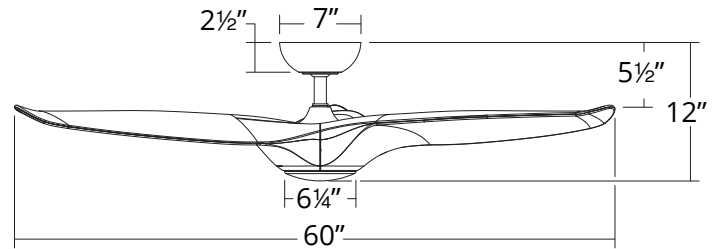

MORPHEUS III

FR-W1813-60L

60" Ceiling Fan

MODERN FORMS SMART FANS

PRODUCT DESCRIPTION

With cutting-edge smart controls and a totally quiet DC motor, Morpheus is a sleek piece of luxury in a stylish two- or three-blade design. Like all our smart fans, Morpheus connects through Wi-Fi to our exclusive Modern Forms app, so it doesn't matter if you're five feet away or five hundred miles away- control is always in the palm of your hand. A powerful LED luminaire with artisan-crafted opal glass and thick aerodynamically soundless blades round out the design. Available in four amazing finishes.

FEATURES

- 6 fan speeds through both Summer and Winter Modes
- Silent DC motor
- Optional LED light kit included
- Includes remote control
- Optional wall control sold separately
- Compatible with Modern Forms app

AIRFLOW/ENERGY EFFICIENCY

Weighted-Average/High Airflow CFM:	2798/7490
Weighted-Average/High Energy Use (W):	13/31
Estimated Yearly Energy Cost ($):	4
Weighted-Average/High Efficiency (CFM/W):	211/243
Max RPM:	142

ORDER NUMBER

Model	Housing	Blade
FR-W1813-60L	AS Automotive Silver	AS Automotive Silver
	GB Gloss Black	GB Gloss Black
	GW Gloss White	GW Gloss White

Example: **FR-W1813-60L-GW**

For 2700K add "-27" ; for 3500K add "-35" before the finish: **FR-W1813-60L-27-GW**

*Results may vary based on application and surroundings.

*This fan comes uni-pack - blade select options are not available

The Modern Forms app synchronizes seamlessly with smart home devices you already own

modernforms.com
Phone (800) 526.2588
Fax (800) 526.2585

Headquarters/Eastern Distribution Center
44 Harbor Park Drive
Port Washington, NY 11050

Central Distribution Center
1600 Distribution Ct
Lithia Springs, GA 30122

Western Distribution Center
1750 Archibald Avenue
Ontario, CA 91760

SPECIFICATIONS

Construction:	Aluminum, ABS
Blade:	12° Pitch, 60" sweep
Downrod:	.75"W x 4.5"H included
Mounting Slope:	Up to 30°
Wire:	80"
Hanging Weight:	17 lbs
Total Power:	50.5W
Standards:	UL/cUL Wet Location listed, Title 24 JA8-2016 Compliant, Title 20, Energy Star rated
Motor Type:	125 x 10 sensorless DC motor

WIRELESS PERFORMANCE

Wi-Fi Range:	Up to 150 ft*
Bluetooth Range:	Up to 150 ft*

LUMINAIRE PERFORMANCE

Light Source:	LED
Light Wattage:	19.5W
Lumens/ Delivered Lumens:	1600/1142
Dimming:	Integrated
CRI:	90
Color Temperature:	3000K (2700K/3500K options available)
Rated Life:	50,000 hours