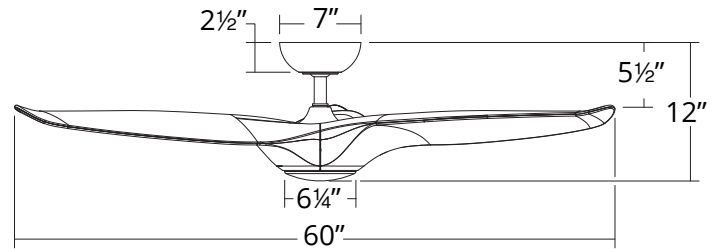

MORPHEUS III

FR-W1813-60L

60" Ceiling Fan

MODERN FORMS SMART FANS

PRODUCT DESCRIPTION

With cutting-edge smart controls and a totally quiet DC motor, Morpheus is a sleek piece of luxury in a stylish two- or three-blade design. Like all our smart fans, Morpheus connects through Wi-Fi to our exclusive Modern Forms app, so it doesn't matter if you're five feet away or five hundred miles away- control is always in the palm of your hand. A powerful LED luminaire with artisan-crafted opal glass and thick aerodynamically soundless blades round out the design. Available in four amazing finishes.

FEATURES

- 6 fan speeds through both Summer and Winter Modes
- Silent DC motor
- Optional LED light kit included
- Includes wall control
- Optional remote control sold separately
- Compatible with Modern Forms app

AIRFLOW/ENERGY EFFICIENCY

Weighted-Average/High Airflow CFM:	2798/7490
Weighted-Average/High Energy Use (W):	13/31
Estimated Yearly Energy Cost ($):	4
Weighted-Average/High Efficiency (CFM/W):	211/243
Max RPM:	142

ORDER NUMBER

Model	Housing	Blade
FR-W1813-60L	AS Automotive Silver	AS Automotive Silver
	GB Gloss Black	GB Gloss Black
	GW Gloss White	GW Gloss White

Example: **FR-W1813-60L-GW**

For 2700K add "-27" ; for 3500K add "-35" before the finish: **FR-W1813-60L-27-GW**

*Results may vary based on application and surroundings.

*This fan comes uni-pack - blade select options are not available

The Modern Forms app synchronizes seamlessly with smart home devices you already own

modernforms.com
Phone (800) 526.2588
Fax (800) 526.2585

Headquarters/Eastern Distribution Center
44 Harbor Park Drive
Port Washington, NY 11050

Central Distribution Center
1600 Distribution Ct
Lithia Springs, GA 30122

Western Distribution Center
1750 Archibald Avenue
Ontario, CA 91760

SPECIFICATIONS

Construction:	Aluminum, ABS
Blade:	12° Pitch, 60" sweep
Downrod:	1" O.D. x 4.5"H included
Mounting Slope:	Up to 30°
Wire:	80"
Hanging Weight:	17 lbs
Total Power:	50.5W
Standards:	UL/cUL Wet Location listed, Title 24 JA8-2016 Compliant, Title 20, Energy Star rated
Motor Type:	125 x 10 sensorless DC motor

WIRELESS PERFORMANCE

Wi-Fi Range:	Up to 150 ft*
Bluetooth Range:	Up to 150 ft*

LUMINAIRE PERFORMANCE

Light Source:	LED
Light Wattage:	19.5W
Lumens/ Delivered Lumens:	1600/1142
Dimming:	Integrated
CRI:	90
Color Temperature:	3000K (2700K/3500K options available)
Rated Life:	50,000 hours