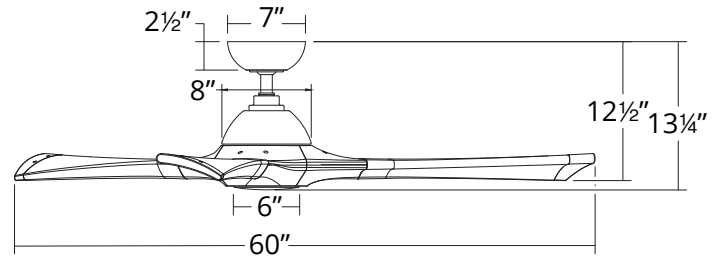

WOODY

FR-W1814-60L

60" Ceiling Fan

MODERN FORMS

SMART FANS

PRODUCT DESCRIPTION

With sturdy blades crafted from solid wood- properly treated to weather the outdoors- this smart fan is rugged refinement to the core. Take control of it with our exclusive Modern Forms app- features like Adaptive Learning make life easier every day by suggesting optimized schedules, while a powerful DC motor inside keeps things running smooth, quiet and up to 70% more efficient than traditional AC fans. Choose a bronze housing with dark walnut wood, matte black with distressed koa or graphite with weathered gray.

FEATURES

- 6 fan speeds through both Summer and Winter Modes
- Silent DC motor
- Optional light cover included
- Includes BT remote control
- Optional wall control is available
- Compatible with Modern Forms app

AIRFLOW/ENERGY EFFICIENCY

Weighted-Average/High Airflow CFM:	5036/7306
Weighted-Average/High Energy Use (W):	18/31
Estimated Yearly Energy Cost ($):	5
Weighted-Average/High Efficiency (CFM/W):	276/276
Max RPM:	145

ORDER NUMBER

Model	Housing	Blade
FR-W1814-60L	BZ <i>Bronze</i>	DW <i>Dark Walnut</i>
	GH <i>Graphite</i>	WG <i>Weathered Gray</i>
	MB <i>Matte Black</i>	DK <i>Distressed Koa</i>

Example: FR-W1814-60L-MB/DK

For 2700K add "-27" ; for 3500K add "-35" before the finish: FR-W1814-60L27MBDK

*Results may vary based on application and surroundings.

*This fan comes uni-pack - blade select options are not available

The Modern Forms app synchronizes seamlessly with smart home devices you already own

SPECIFICATIONS

Construction:	Aluminum, Paulownia
Blade:	13° Pitch, 60" sweep
Downrod:	.75"W x 4.5"H included
Mounting Slope:	Up to 30°
Wire:	80"
Hanging Weight:	19 lbs
Total Power:	32W
Standards:	UL/cUL Wet Location listed, Title 24 JA8-2016 Compliant, Title 20, Energy Star rated
Motor Type:	125 x 20 sensorless DC motor

WIRELESS PERFORMANCE

Wi-Fi Range:	Up to 150 ft*
Bluetooth Range:	Up to 150 ft*

LUMINAIRE PERFORMANCE

Light Source:	LED
Light Wattage:	19.5W
Lumens/Delivered Lumens:	1600/846
Dimming:	Integrated
CRI:	90
Color Temperature:	3000K (2700K/3500K options available)
Rated Life:	50,000 hours

modernforms.com
Phone (800) 526.2588
Fax (800) 526.2585

Headquarters/Eastern Distribution Center
44 Harbor Park Drive
Port Washington, NY 11050

Central Distribution Center
1600 Distribution Ct
Lithia Springs, GA 30122

Western Distribution Center
1750 Archibald Avenue
Ontario, CA 91760