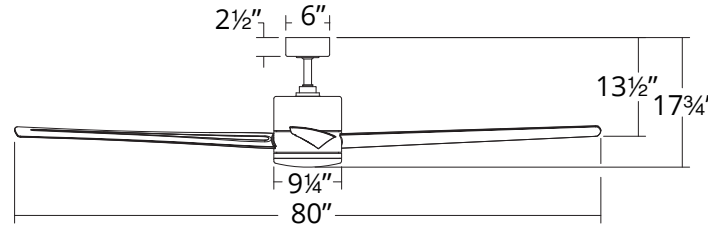

WINDFLOWER

FR-W1815-80L

80" Ceiling Fan

MODERN FORMS SMART FANS

PRODUCT DESCRIPTION

As bold and beautiful as a classic Holland windmill, this contemporary twelve-blade design is perfect for mid-sized and larger spaces with its 60 inch or 80 inch blade sweeps. Control everything from the palm of your hand with our Wi-Fi-connected Modern Forms app- no one else in the industry can match this combination of style and intuitive technology. Available in three sleek finishes, Windflower makes life easier and more beautiful every day.

FEATURES

- 6 fan speeds through both Summer and Winter Modes
- Silent DC motor
- Optional LED light kit included
- Includes RF wall control
- Optional remote control sold separately
- Compatible with Modern Forms app

AIRFLOW/ENERGY EFFICIENCY

Weighted-Average/High Airflow CFM:	7690/10223
Weighted-Average/High Energy Use (W):	34/51
Estimated Yearly Energy Cost ($):	10
Weighted-Average/High Efficiency (CFM/W):	227/200
Max RPM:	85

ORDER NUMBER

Model	Housing	Blade
FR-W1815-80L	OB Oil Rubbed Bronze	DW Dark Walnut
	GH Graphite	WG Weathered Gray
	MB Matte Black	DK Distressed Koa

Example: **FR-W1815-80L-OB/DW**

For 2700K add "-27" ; for 3500K add "-35" before the finish: **FR-W1815-80L270BDW**

*Results may vary based on application and surroundings.

*This fan comes uni-pack - blade select options are not available

SPECIFICATIONS

Construction:	Aluminum, ABS
Blade:	15° Pitch, 80" sweep
Downrod:	1" O.D. x 6"H included
Mounting Slope:	Up to 30°
Wire:	80"
Hanging Weight:	42 lbs
Total Power:	74.5W
Standards:	UL/cUL Wet Location listed, Title 24 JA8-2016 Compliant, Title 20
Motor Type:	168 x 30 sensorless DC motor

WIRELESS PERFORMANCE

Remote Pairing Distance:	Up to 30 ft from fan
Wi-Fi Range:	Up to 150 ft*

LUMINAIRE PERFORMANCE

Light Source:	LED
Light Wattage:	23.5W
Lumens/Delivered Lumens:	2041/1080
Dimming:	Integrated
CRI:	90
Color Temperature:	3000K (2700K/3500K options available)
Rated Life:	50,000 hours

The Modern Forms app synchronizes seamlessly with smart home devices you already own

modernforms.com
Phone (800) 526.2588
Fax (800) 526.2585

Headquarters/Eastern Distribution Center
44 Harbor Park Drive
Port Washington, NY 11050

Central Distribution Center
1600 Distribution Ct
Lithia Springs, GA 30122

Western Distribution Center
1750 Archibald Avenue
Ontario, CA 91760