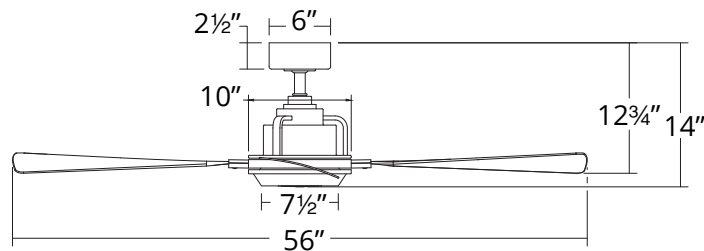

OSPREY

FR-W1817-56L

56" Ceiling Fan

MODERN FORMS

SMART FANS

PRODUCT DESCRIPTION

Pairing wood-finished blades with a polished metal housing is always a good idea, and it gives this fan a classic-meets-contemporary look that's perfect for transitional spaces. Powered by a highly efficient DC motor, the blades run extra quiet and save on energy costs- DC is 70% more efficient than AC. A Fresnel glass lens with frosted interior optically maximizes the light extraction of the powerful LED luminaire to give this smart fan a fully functional luxe touch.

FEATURES

- 6 fan speeds through both Summer and Winter Modes
- Silent DC motor
- Luminaire cover not included
- Includes BT remote control
- Optional wall control sold separately
- Compatible with Modern Forms app

AIRFLOW/ENERGY EFFICIENCY

Weighted-Average/High Airflow CFM:	2798/6278
Weighted-Average/High Energy Use (W):	13/21
Estimated Yearly Energy Cost ($):	4
Weighted-Average/High Efficiency (CFM/W):	211/209
Max RPM:	157

ORDER NUMBER

Model	Housing	Blade
FR-W1817-56L	MB <i>Matte Black</i>	BW <i>Barn Wood</i>
	OB <i>Oil Rubbed Bronze</i>	DW <i>Dark Walnut</i>

Example: **FR-W1817-56L-MB/BW**

For 2700K add "-27" ; for 3500K add "-35" before the finish: **FR-W1817-56L27MBBW**

*Results may vary based on application and surroundings.

*This fan comes uni-pack - blade select options are not available

SPECIFICATIONS

Construction:	Aluminum, ABS
Blade:	13° Pitch, 56" sweep
Downrod:	.75"W x 4.5"H included
Mounting Slope:	Up to 30°
Wire:	80"
Hanging Weight:	17 lbs
Total Power:	34W
Standards:	UL/cUL Wet Location listed, Title 24 JA8-2016 Compliant, Title 20, Energy Star rated
Motor Type:	125 x 25 sensorless DC motor

WIRELESS PERFORMANCE

Remote Pairing Distance:	Up to 30 ft from fan
Wi-Fi Range:	Up to 150 ft*
Bluetooth Range:	Up to 150 ft

LUMINAIRE PERFORMANCE

Light Source:	LED
Light Wattage:	13W
Lumens/Delivered Lumens:	1110/610
Dimming:	Integrated
CRI:	90
Color Temperature:	3000K (2700K/3500K options available)
Rated Life:	50,000 hours

The Modern Forms app synchronizes seamlessly with smart home devices you already own

modernforms.com
Phone (800) 526.2588
Fax (800) 526.2585

Headquarters/Eastern Distribution Center
44 Harbor Park Drive
Port Washington, NY 11050

Central Distribution Center
1600 Distribution Ct
Lithia Springs, GA 30122

Western Distribution Center
1750 Archibald Avenue
Ontario, CA 91760