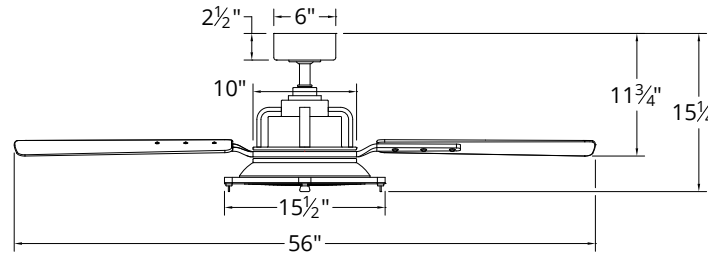

NAUTILUS

FR-W1818-56L

56" Ceiling Fan

MODERN FORMS SMART FANS

PRODUCT DESCRIPTION

With its elevated take on nautical style, this smart fan more than delivers on both form and function. Weathered wood-finished blades complement the polish of oil-rubbed bronze or graphite housings, while the WAC-powered LED luminaire radiates beautifully through an optically enhanced Fresnel glass lens. The DC motor keeps the blades running quietly so you'll always hear the sound of the waves- whether they're steps from your porch or in an afternoon daydream.

FEATURES

- 6 fan speeds through both Summer and Winter Modes
- Silent DC motor
- Luminaire cover not included
- Includes BT remote control
- Optional wall control sold separately
- Compatible with Modern Forms app

AIRFLOW/ENERGY EFFICIENCY

Weighted-Average/High Airflow CFM:	2798/7013
Weighted-Average/High Energy Use (W):	13/29
Estimated Yearly Energy Cost ($):	4
Weighted-Average/High Efficiency (CFM/W):	211/245
Max RPM:	145

ORDER NUMBER

Model	Housing	Blade
FR-W1818-56L	GH Graphite	WG Weathered Wood
	MB Matte Black	MB Matte Black
	OB Oil Rubbed Bronze	DW Dark Walnut

Example: **FR-W1818-56L-OB/DW**

For 2700K add "-27" ; for 3500K add "-35" before the finish: **FR-W1818-56L27OBDW**

*Results may vary based on application and surroundings.

*This fan comes uni-pack - blade select options are not available

The Modern Forms app synchronizes seamlessly with smart home devices you already own

modernforms.com
Phone (800) 526.2588
Fax (800) 526.2585

Headquarters/Eastern Distribution Center
44 Harbor Park Drive
Port Washington, NY 11050

Central Distribution Center
1600 Distribution Ct
Lithia Springs, GA 30122

Western Distribution Center
1750 Archibald Avenue
Ontario, CA 91760

SPECIFICATIONS

Construction:	Aluminum, ABS
Blade:	13° Pitch, 56" sweep
Downrod:	.75"W x 4.5"H included
Mounting Slope:	Up to 30°
Wire:	80"
Hanging Weight:	23 lbs
Total Power:	52.5W
Standards:	UL/cUL Wet Location listed, Title 24 JA8-2016 Compliant, Title 20
Motor Type:	125 x 25 sensorless DC motor

WIRELESS PERFORMANCE

Wi-Fi Range:	Up to 150 ft*
Bluetooth Range:	Up to 150 ft*

LUMINAIRE PERFORMANCE

Light Source:	LED
Light Wattage:	23.5W
Lumens/Delivered Lumens:	2041/1347
Dimming:	Integrated
CRI:	90
Color Temperature:	3000K (2700K/3500K options available)
Rated Life:	50,000 hours