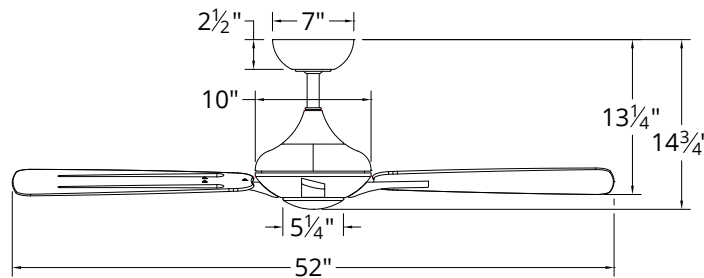

MYKONOS

FR-W1819-52L

52" Ceiling Fan

MODERN FORMS SMART FANS

PRODUCT DESCRIPTION

You know a smart fan named after the Greek "Isle of Winds" is going to be timeless, and Mykonos delivers in spades. It's perfect for transitional spaces with its contrast finishes and streamlined look. Maximize control with the Modern Forms app, which can establish optimized schedules based on your behavior and reduce energy costs by connecting to your thermostat.

FEATURES

- 6 fan speeds through both Summer and Winter Modes
- Silent DC motor
- Luminaire cover not included
- Includes BT remote control
- Optional wall control sold separately
- Compatible with Modern Forms app

AIRFLOW/ENERGY EFFICIENCY

Weighted-Average/High Airflow CFM:	4205/6001
Weighted-Average/High Energy Use (W):	13/32
Estimated Yearly Energy Cost ($):	4
Weighted-Average/High Efficiency (CFM/W):	211/162
Max RPM:	172

ORDER NUMBER

Model	Housing	Blade
FR-W1819-52L	BZ <i>Bronze</i>	DW <i>Dark Walnut</i>
	GH <i>Graphite</i>	WW <i>Weathered Wood</i>
	MB <i>Matte Black</i>	MB <i>Matte Black</i>
	MW <i>Matte White</i>	MW <i>Matte White</i>
	OB <i>Oil Rubbed Bronze</i>	BW <i>Barn Wood</i>

Example: **FR-W1819-52L-BZ/DW**

For 2700K add "-27" ; for 3500K add "-35" before the finish: **FR-W1819-52L27BZDW**

*Results may vary based on application and surroundings.

*This fan comes uni-pack - blade select options are not available

The Modern Forms app synchronizes seamlessly with smart home devices you already own

modernforms.com
Phone (800) 526.2588
Fax (800) 526.2585

Headquarters/Eastern Distribution Center
44 Harbor Park Drive
Port Washington, NY 11050

Central Distribution Center
1600 Distribution Ct
Lithia Springs, GA 30122

Western Distribution Center
1750 Archibald Avenue
Ontario, CA 91760

SPECIFICATIONS

Construction:	Aluminum, ABS
Blade:	13° Pitch, 56" sweep
Downrod:	.75"W x 4.5"H included
Mounting Slope:	Up to 30°
Wire:	80"
Hanging Weight:	23 lbs
Total Power:	52.5W
Standards:	UL/cUL Wet Location listed, Title 24 JA8-2016 Compliant, Title 20, Energy Star rated
Motor Type:	125 x 12 sensorless DC motor

WIRELESS PERFORMANCE

Wi-Fi Range:	Up to 150 ft*
Bluetooth Range:	Up to 150 ft*

LUMINAIRE PERFORMANCE

Light Source:	LED
Light Wattage:	13W
Lumens/Delivered Lumens:	1110/381
Dimming:	Integrated
CRI:	90
Color Temperature:	3000K (2700K/3500K options available)
Rated Life:	50,000 hours