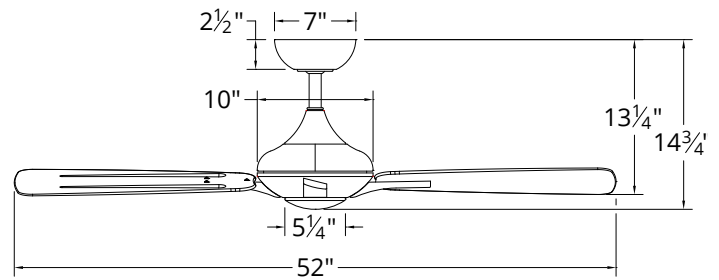

MYKONOS

FR-W1819-52L

52" Ceiling Fan

MODERN FORMS SMART FANS

PRODUCT DESCRIPTION

You know a smart fan named after the Greek "Isle of Winds" is going to be timeless, and Mykonos delivers in spades. It's perfect for transitional spaces with its contrast finishes and streamlined look. Maximize control with the Modern Forms app, which can establish optimized schedules based on your behavior and reduce energy costs by connecting to your thermostat.

FEATURES

- 6 fan speeds through both Summer and Winter Modes
- Silent DC motor
- Luminaire cover not included
- Includes BT remote control
- Optional wall control sold separately
- Compatible with Modern Forms app

AIRFLOW/ENERGY EFFICIENCY

Weighted-Average/High Airflow CFM:	4205/6001
Weighted-Average/High Energy Use (W):	13/32
Estimated Yearly Energy Cost ($):	4
Weighted-Average/High Efficiency (CFM/W):	211/162
Max RPM:	172

ORDER NUMBER

Model	Housing	Blade
FR-W1819-52L	BZ <i>Bronze</i>	DW <i>Dark Walnut</i>
	GH <i>Graphite</i>	WW <i>Weathered Wood</i>
	MB <i>Matte Black</i>	MB <i>Matte Black</i>
	MW <i>Matte White</i>	MW <i>Matte White</i>
	OB <i>Oil Rubbed Bronze</i>	BW <i>Barn Wood</i>

Example: **FR-W1819-52L-BZ/DW**

For 2700K add "-27" ; for 3500K add "-35" before the finish: **FR-W1819-52L27BZDW**

*Results may vary based on application and surroundings.

*This fan comes uni-pack - blade select options are not available

The Modern Forms app synchronizes seamlessly with smart home devices you already own

modernforms.com
Phone (800) 526.2588
Fax (800) 526.2585

Headquarters/Eastern Distribution Center
44 Harbor Park Drive
Port Washington, NY 11050

Central Distribution Center
1600 Distribution Ct
Lithia Springs, GA 30122

Western Distribution Center
1750 Archibald Avenue
Ontario, CA 91760

SPECIFICATIONS

Construction:	Aluminum, ABS
Blade:	13° Pitch, 56" sweep
Downrod:	1" O.D. x 4.5"H included
Mounting Slope:	Up to 30°
Wire:	80"
Hanging Weight:	23 lbs
Total Power:	52.5W
Standards:	UL/cUL Wet Location listed, Title 24 JA8-2016 Compliant, Title 20, Energy Star rated
Motor Type:	125 x 12 sensorless DC motor

WIRELESS PERFORMANCE

Wi-Fi Range:	Up to 150 ft*
Bluetooth Range:	Up to 150 ft*

LUMINAIRE PERFORMANCE

Light Source:	LED
Light Wattage:	13W
Lumens/Delivered Lumens:	1110/381
Dimming:	Integrated
CRI:	90
Color Temperature:	3000K (2700K/3500K options available)
Rated Life:	50,000 hours