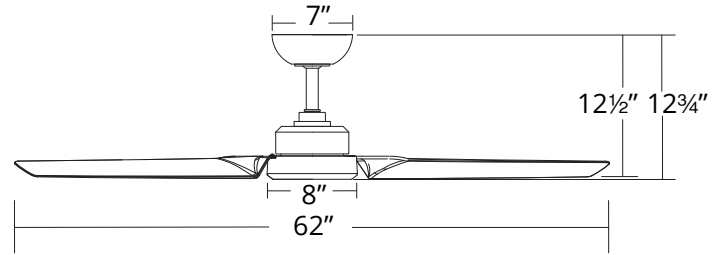

ROBOTO

FR-W1910-62

62" Ceiling Fan

MODERN FORMS SMART FANS

PRODUCT DESCRIPTION

Like all our smart fans, Roboto is Wet Rated to be perfect for indoor and outdoor applications. Two size options are available to complete any deck, pergola, room or living space. The quiet DC motor is 70% more efficient than AC motors, and our free Modern Forms app lets you control fan speed, set schedules, and integrate with smart home devices.

FEATURES

- 6 fan speeds through both Summer and Winter Modes
- Silent DC motor
- Includes BT remote control
- Optional wall control sold separately
- Compatible with Modern Forms app

AIRFLOW/ENERGY EFFICIENCY

Weighted-Average/High Airflow CFM:	5612/7757
Weighted-Average/High Energy Use (W):	13/34
Estimated Yearly Energy Cost ($):	4
Weighted-Average/High Efficiency (CFM/W):	211/188
Max RPM:	140

ORDER NUMBER

Model	Housing	Blade
FR-W1910-62	BA <i>Brushed Aluminum</i>	TT <i>Titanium</i>
	MB <i>Matte Black</i>	MB <i>Matte Black</i>
	MW <i>Matte White</i>	MW <i>Matte White</i>
	OB <i>Oil Rubbed Bronze</i>	BZ <i>Bronze</i>

Example: FR-W1910-62-MB

*Results may vary based on application and surroundings.

*This fan comes uni-pack - blade select options are not available

The Modern Forms app synchronizes seamlessly with smart home devices you already own

modernforms.com
Phone (800) 526.2588
Fax (800) 526.2585

Headquarters/Eastern Distribution Center
44 Harbor Park Drive
Port Washington, NY 11050

Central Distribution Center
1600 Distribution Ct
Lithia Springs, GA 30122

Western Distribution Center
1750 Archibald Avenue
Ontario, CA 91760

Modern Forms retains the right to modify the design of our products at any time as part of the company's continuous improvement program. JUL 2020