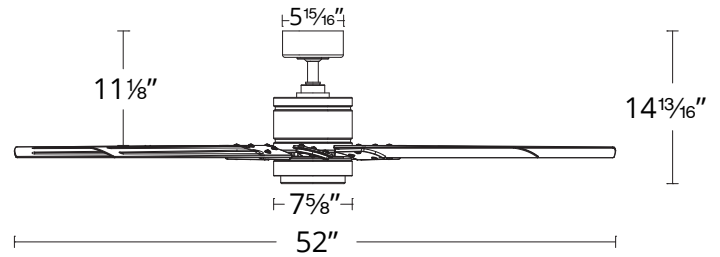

RENEGADE

FR-W2001-52L

52" Ceiling Fan

MODERN FORMS SMART FANS

PRODUCT DESCRIPTION

An industrial modern design that performs indoors and out. Renegade features Wet Rated weather-resistant aluminum housing and finishes to meet the elements head on. Designed with refined proportions and generous scale, enjoy its upscale aesthetic and powerful air movement.

FEATURES

- 6 fan speeds through both Summer and Winter Modes
- Silent DC motor
- Optional LED light kit included
- Includes BT remote control
- Optional wall control sold separately
- Compatible with Modern Forms app

AIRFLOW/ENERGY EFFICIENCY

Weighted-Average/High Airflow CFM:	4680/7445
Weighted-Average/High Energy Use (W):	23/32.5
Estimated Yearly Energy Cost ($):	6
Weighted-Average/High Efficiency (CFM/W):	203/219
Max RPM:	172

ORDER NUMBER

Model	Housing	Blade
FR-W2001-52L	BN <i>Brushed Nickel</i>	MB <i>Matte Black</i>
	BN <i>Brushed Nickel</i>	TT <i>Titanium Silver</i>
	GH <i>Graphite</i>	WW <i>Weathered Wood</i>
	MB <i>Matte Black Matte</i>	MB <i>Matte Black</i>
	OB <i>Oil Rubbed Bronze</i>	BW <i>Barn Wood</i>

Example: **FR-W2001-52L-OB/BW**

For 2700K add "-27" ; for 3500K add "-35" before the finish: **FR-W2001-52L-27OBBW**

*Results may vary based on application and surroundings.

*This fan comes uni-pack - blade select options are not available

The Modern Forms app synchronizes seamlessly with smart home devices you already own

modernforms.com
Phone (800) 526.2588
Fax (800) 526.2585

Headquarters/Eastern Distribution Center
44 Harbor Park Drive
Port Washington, NY 11050

Central Distribution Center
1600 Distribution Ct
Lithia Springs, GA 30122

Western Distribution Center
1750 Archibald Avenue
Ontario, CA 91760

SPECIFICATIONS

Construction:	Aluminum, ABS
Blade:	14° Pitch, 52" sweep
Downrod:	3/4"W X 6"H
Mounting Slope:	Up to 30°
Wire:	80"
Hanging Weight:	18 lbs
Total Power:	49W
Standards:	UL/cUL Wet Location listed, Title 24 JA8-2016 Compliant, Title 20, Energy Star rated
Motor Type:	165 x 20 sensorless DC motor

WIRELESS PERFORMANCE

Wi-Fi Range:	Up to 150 ft*
Bluetooth Range:	Up to 150 ft*

LUMINAIRE PERFORMANCE

Light Source:	LED
Light Wattage:	20W
Lumens/Delivered Lumens:	1600/846
Dimming:	Integrated
CRI:	90
Color Temperature:	3000K (2700K/3500K options available)
Rated Life:	50,000 hours