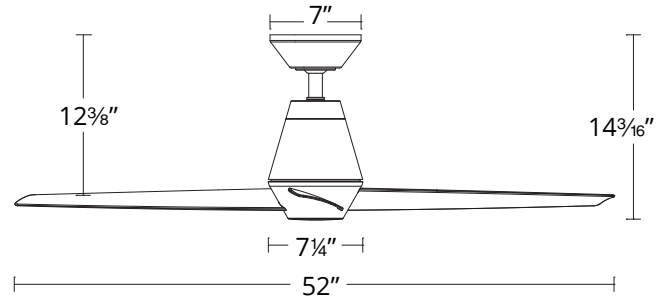

SLIM

FR-W2003-52L

52" Ceiling Fan

MODERN FORMS

SMART FANS

PRODUCT DESCRIPTION

This sleek and sculptural design acts as a functional vanguard in minimalist and transitional modern spaces. Running on stealth mode, the DC motor ensures silent operation of this powerful smart fan, while the Breeze Mode feature mimics the natural outside breeze - indoors. The classic stainless steel look of Slim will enhance any trendy restaurant or residential kitchen looking to maintain a streamlined look to their space.

FEATURES

- 6 fan speeds through both Summer and Winter Modes
- Silent DC motor
- Optional LED light kit included
- Includes BT remote control
- Optional wall control sold separately
- Compatible with Modern Forms app

AIRFLOW/ENERGY EFFICIENCY

Weighted-Average/High Airflow CFM:	4158/6142
Weighted-Average/High Energy Use (W):	16/19
Estimated Yearly Energy Cost ($):	5
Weighted-Average/High Efficiency (CFM/W):	181/256
Max RPM:	172

ORDER NUMBER

Model	Housing	Blade
FR-W2003-52L	BA <i>Brushed Aluminum</i>	TT <i>Titanium Silver</i>
	MB <i>Matte Black</i>	MB <i>Matte Black</i>
	MW <i>Matte White</i>	MW <i>Matte White</i>

Example: **FR-W2003-52L-MW**

For 2700K add "-27" ; for 3500K add "-35" before the finish: **FR-W2003-52L-27-MW**

*Results may vary based on application and surroundings.

*This fan comes uni-pack - blade select options are not available

The Modern Forms app synchronizes seamlessly with smart home devices you already own

modernforms.com
Phone (800) 526.2588
Fax (800) 526.2585

Headquarters/Eastern Distribution Center
44 Harbor Park Drive
Port Washington, NY 11050

Central Distribution Center
1600 Distribution Ct
Lithia Springs, GA 30122

Western Distribution Center
1750 Archibald Avenue
Ontario, CA 91760

SPECIFICATIONS

Construction:	Aluminum, ABS
Blade:	14° Pitch, 52" sweep
Downrod:	3/4"W X 4.5"H included
Mounting Slope:	Up to 30°
Wire:	80"
Hanging Weight:	19 lbs
Total Power:	33W
Standards:	UL/cUL Wet Location listed, Title 24 JA8-2016 Compliant, Title 20, Energy Star rated
Motor Type:	125 x 12 sensorless DC motor

WIRELESS PERFORMANCE

Wi-Fi Range:	Up to 150 ft*
Bluetooth Range:	Up to 150 ft*

LUMINAIRE PERFORMANCE

Light Source:	LED
Light Wattage:	13W
Lumens/Delivered Lumens:	1100/376
Dimming:	Integrated
CRI:	90
Color Temperature:	3000K (2700K/3500K options available)
Rated Life:	50,000 hours