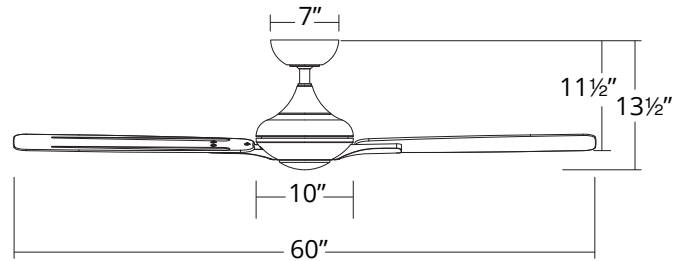

MYKONOS 5

FR-W2008-60L

60" Ceiling Fan

MODERN FORMS SMART FANS

PRODUCT DESCRIPTION

You know a smart fan named after the Greek "Isle of Winds" is going to be timeless, and Mykonos delivers in spades. It's perfect for transitional spaces with its contrast finishes and streamlined look. Maximize control with the Modern Forms app, which can establish optimized schedules based on your behavior and reduce energy costs by connecting to your thermostat.

FEATURES

- 6 fan speeds through both Summer and Winter Modes
- Silent DC motor
- Includes BT remote control
- Luminaire cover not included
- Optional wall control sold separately
- Compatible with Modern Forms app

AIRFLOW/ENERGY EFFICIENCY

Weighted-Average/High Airflow CFM:	4593/6970
Weighted-Average/High Energy Use (W):	27/40
Estimated Yearly Energy Cost ($):	7
Weighted-Average/High Efficiency (CFM/W):	172/174
Max RPM:	135

ORDER NUMBER

Model	Housing	Blade
FR-W2008-60L	BZ <i>Bronze</i>	DW <i>Dark Walnut</i>
	GH <i>Graphite</i>	WG <i>Weathered Gray</i>
	MB <i>Matte Black</i>	MB <i>Matte Black</i>
	MW <i>Matte White</i>	MW <i>Matte White</i>
	OB <i>Oil Rubbed Bronze</i>	BW <i>Barn Wood</i>

Example: **FR-W2008-60L-BZ/DW**

For 2700K add "-27" ; for 3500K add "-35" before the finish: **FR-W2008-60L27BZDW**

*Results may vary based on application and surroundings.

*This fan comes uni-pack - blade select options are not available

SPECIFICATIONS

Construction:	Aluminum, ABS
Blade:	14° Pitch, 60" sweep
Downrod:	.75"W x 6"H included
Mounting Slope:	Up to 30°
Wire:	80"
Hanging Weight:	25 lbs
Total Power:	53W
Standards:	UL/cUL Wet Location listed, Title 24 JA8-2016 Compliant, Title 20, Energy Star rated
Motor Type:	153 x 15 sensorless DC motor

WIRELESS PERFORMANCE

Wi-Fi Range:	Up to 150 ft*
Bluetooth Range:	Up to 150 ft*

LUMINAIRE PERFORMANCE

Light Source:	LED
Light Wattage:	13W
Lumens/Delivered Lumens:	1110/381
Dimming:	Integrated
CRI:	90
Color Temperature:	3000K (2700K/3500K options available)
Rated Life:	50,000 hours

The Modern Forms app synchronizes seamlessly with smart home devices you already own

modernforms.com
Phone (800) 526.2588
Fax (800) 526.2585

Headquarters/Eastern Distribution Center
44 Harbor Park Drive
Port Washington, NY 11050

Central Distribution Center
1600 Distribution Ct
Lithia Springs, GA 30122

Western Distribution Center
1750 Archibald Avenue
Ontario, CA 91760