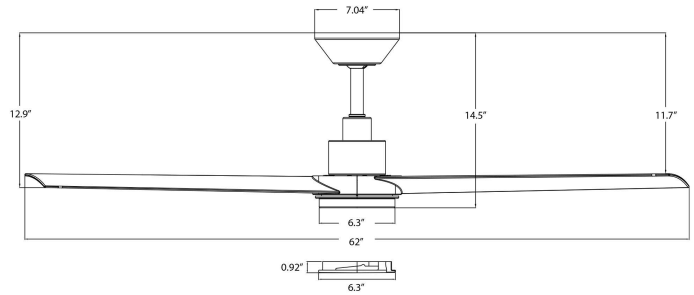

BOLO

FR-W2501-62L

62" Ceiling Fan

MODERN FORMS SMART FANS

PRODUCT DESCRIPTION

Bolo has a contemporary style reminiscent of a sleek jet aircraft within its slim, aerodynamic three-blade configuration and petite motor housing accented by a ring detail. It features a dimmable CCT light with an included cover to complete its design aesthetic. Available in three finish choices of Bronze, Matte Black or Matte White, this 56-inch fan effortlessly fits in modern interiors. Combining intelligent controls with a quiet DC Motor, pair Bolo with your smart home ecosystem via the Modern Forms app, ensuring seamless integration with voice control devices like Google Home, Amazon Alexa, and Samsung SmartThings.

FEATURES

- 6 fan speeds through both Summer and Winter Modes
- Silent DC Motor
- Includes BT remote control
- Optional wall control for 3, 4-way control sold separately
- Compatible with Modern Forms app

AIRFLOW/ENERGY EFFICIENCY

Weighted-Average/High Airflow CFM:	4652/6906
Weighted-Average/High Energy Use (W):	23/33
Estimated Yearly Energy Cost ($):	6
Weighted-Average/High Efficiency (CFM/W):	236
Max RPM:	128

ORDER NUMBER

Model	Housing	Blade
FR-W2501-62L	MB <i>Matte Black</i>	MB <i>Matte Black</i>
	MW <i>Matte White</i>	MW <i>Matte White</i>
	BZ <i>Bronze</i>	BZ <i>Bronze</i>

Example: **FR-W2501-62L-BZ**

- *Results may vary based on application and surroundings.
- *This fan comes uni-pack - blade select options are not available

The Modern Forms app synchronizes seamlessly with smart home devices you already own

modernforms.com
Phone (800) 526.2588
Fax (800) 526.2585

Headquarters/Eastern Distribution Center
44 Harbor Park Drive
Port Washington, NY 11050

Central Distribution Center
1600 Distribution Ct
Lithia Springs, GA 30122

Western Distribution Center
1750 Archibald Avenue
Ontario, CA 91760

SPECIFICATIONS

Construction:	Aluminum, ABS
Blade:	13° Pitch, 56" sweep
Downrod:	.75"W x 6"H included
Mounting Slope:	Up to 30°
Wire:	80"
Hanging Weight:	13.9 lbs
Total Power:	51W
Standards:	UL/cUL Wet Location listed, Title 24 JA8-2016 Compliant, Title 20, Energy Star rated
Motor Type:	108 x 20 sensorless DC motor

WIRELESS PERFORMANCE

Wi-Fi Range:	Up to 150 ft*
Bluetooth Range:	Up to 150 ft*

LUMINAIRE PERFORMANCE

Light Source:	LED
Light Wattage:	21W
Lumens/Delivered Lumens:	1991 - 2159 (Based on CCT) / 1888
Dimming:	Integrated
CRI:	90
CCT Color Temperature:	3000K (2700K/4000K/5000K) selectable
Rated Life:	50,000 hours

Modern Forms retains the right to modify the design of our products at any time as part of the company's continuous improvement program.