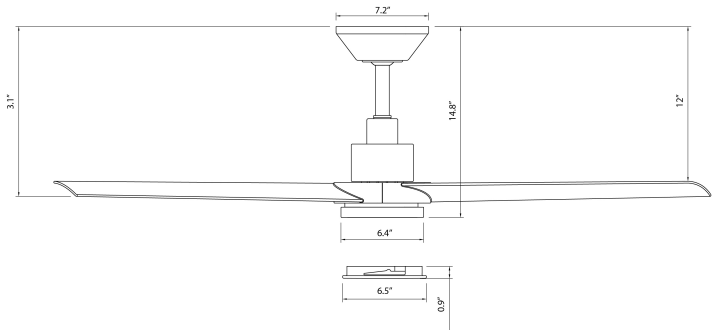

BOLO

FR-W2501-56L

56" Ceiling Fan

MODERN FORMS SMART FANS

PRODUCT DESCRIPTION

Bolo has a contemporary style reminiscent of a sleek jet aircraft within its slim, aerodynamic three-blade configuration and petite motor housing accented by a ring detail. It features a dimmable CCT light with an included cover to complete its design aesthetic. Available in three finish choices of Bronze, Matte Black or Matte White, this 56-inch fan effortlessly fits in modern interiors. Combining intelligent controls with a quiet DC Motor, pair Bolo with your smart home ecosystem via the Modern Forms app, ensuring seamless integration with voice control devices like Google Home, Amazon Alexa, and Samsung SmartThings.

FEATURES

- 6 fan speeds through both Summer and Winter Modes
- Silent DC Motor
- Includes BT remote control
- Optional wall control for 3, 4-way control sold separately
- Compatible with Modern Forms app

AIRFLOW/ENERGY EFFICIENCY

Weighted-Average/High Airflow CFM:	4118/6383
Weighted-Average/High Energy Use (W):	21/30
Estimated Yearly Energy Cost ($):	6
Weighted-Average/High Efficiency (CFM/W):	200/193
Max RPM:	156

ORDER NUMBER

Model	Housing	Blade
FR-W2501-56L	MB <i>Matte Black</i>	MB <i>Matte Black</i>
	MW <i>Matte White</i>	MW <i>Matte White</i>
	BZ <i>Bronze</i>	BZ <i>Bronze</i>

Example: **FR-W2501-56L-BZ**

- *Results may vary based on application and surroundings.
- *This fan comes uni-pack - blade select options are not available

The Modern Forms app synchronizes seamlessly with smart home devices you already own

modernforms.com
Phone (800) 526.2588
Fax (800) 526.2585

Headquarters/Eastern Distribution Center
44 Harbor Park Drive
Port Washington, NY 11050

Central Distribution Center
1600 Distribution Ct
Lithia Springs, GA 30122

Western Distribution Center
1750 Archibald Avenue
Ontario, CA 91760

SPECIFICATIONS

Construction:	Aluminum, ABS
Blade:	13° Pitch, 56" sweep
Downrod:	.75"W x 6"H included
Mounting Slope:	Up to 30°
Wire:	80"
Hanging Weight:	10.8 lbs
Total Power:	51W
Standards:	UL/cUL Wet Location listed, Title 24 JA8-2016 Compliant, Title 20, Energy Star rated
Motor Type:	108 x 20 sensorless DC motor

WIRELESS PERFORMANCE

Wi-Fi Range:	Up to 150 ft*
Bluetooth Range:	Up to 150 ft*

LUMINAIRE PERFORMANCE

Light Source:	LED
Light Wattage:	21W
Lumens/Delivered Lumens:	1991 - 2159 (Based on CCT) / 1888
Dimming:	Integrated
CRI:	90
CCT Color Temperature:	3000K (2700K/4000K/5000K) selectable
Rated Life:	50,000 hours